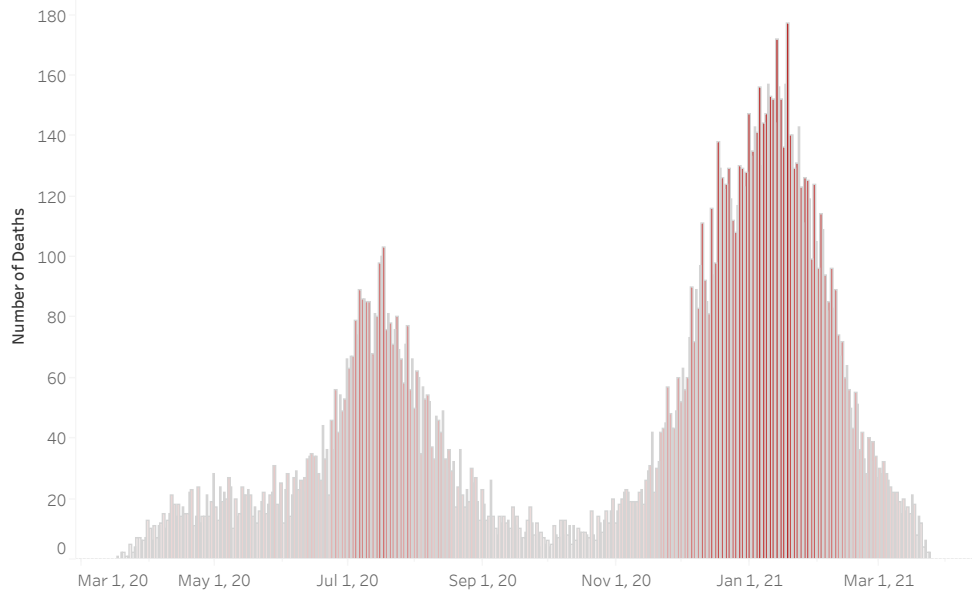

COVID-19 Deaths by Date of Death

Recent deaths may not be reported yet. Cases missing the date of death are excluded from the graph above, but are included in all other numbers.