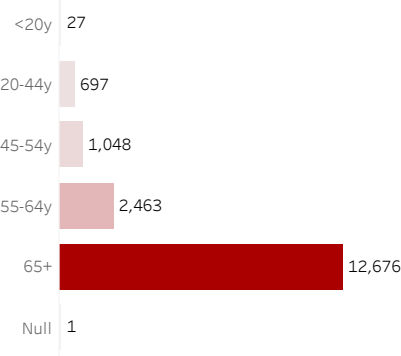

COVID-19 Deaths (total)

16,912

New COVID-19 Deaths Reported Today

14

Hover over the icon to get more information on the data in this dashboard.

COVID-19 Deaths by County

Data will not be shown for counties with fewer than three deaths.

© Mapbox © OSM

COVID-19 Deaths by Date of Death

Recent deaths may not be reported yet. Cases missing the date of death are excluded from the graph above, but are included in all other numbers.

COVID-19 Deaths by Gender

COVID-19 Deaths by Age Group

COVID-19 Deaths by Race/Ethnicity

Date Updated: 3/27/2021