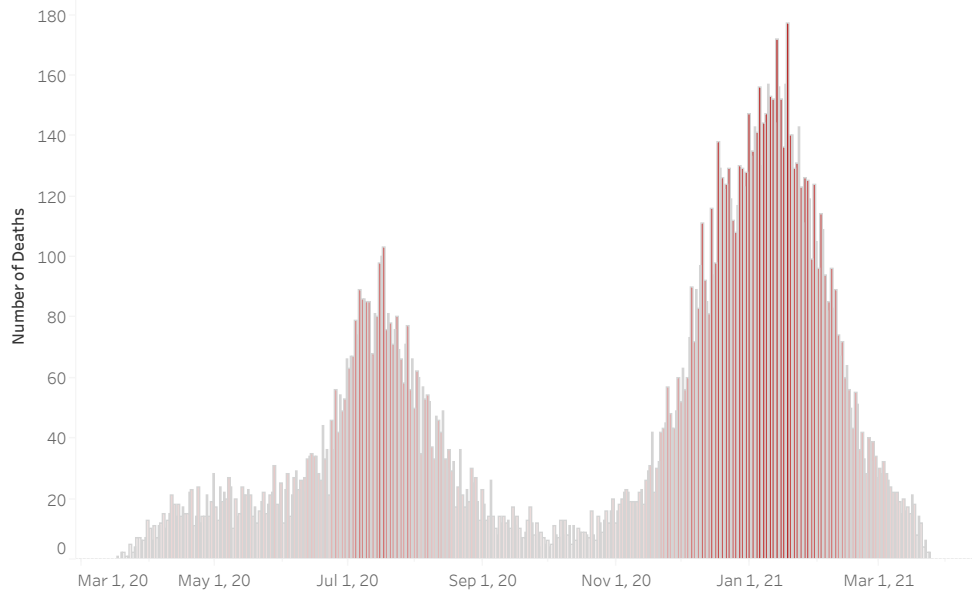

COVID-19 Deaths (total)

16,912

New COVID-19 Deaths Reported Today

14

Hover over the icon to get more information on the data in this dashboard.

COVID-19 Deaths by County

Data will not be shown for counties with fewer than three deaths.

© Mapbox © OSM

COVID-19 Deaths by Date of Death

Recent deaths may not be reported yet. Cases missing the date of death are excluded from the graph above, but are included in all other numbers.

COVID-19 Deaths by Gender