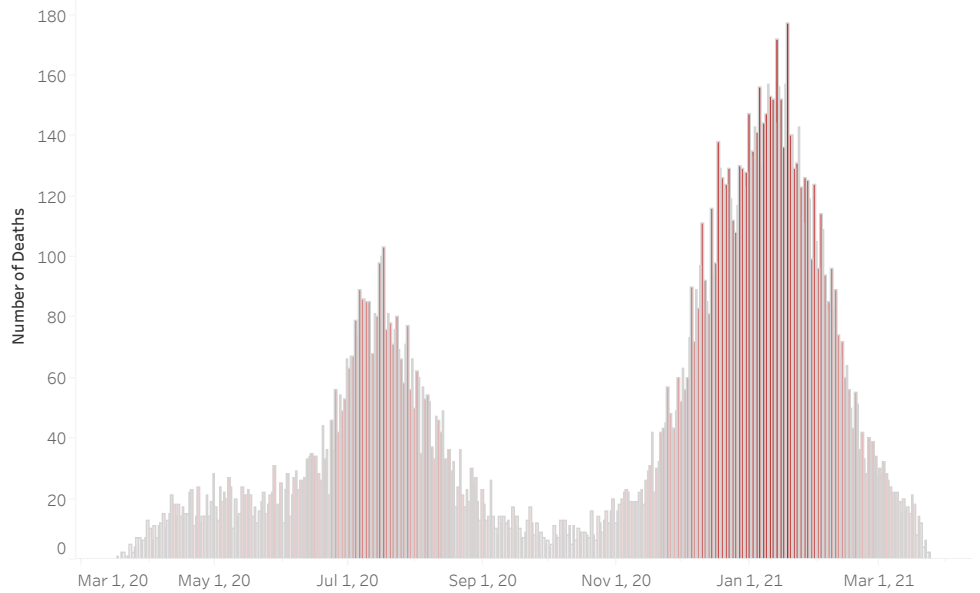

COVID-19 Deaths (total)

16,912

New COVID-19 Deaths Reported Today

14

Hover over the icon to get more information on the data in this dashboard.

COVID-19 Deaths by County

Data will not be shown for counties with fewer than three deaths.

© Mapbox © OSM

COVID-19 Deaths by Date of Death

Recent deaths may not be reported yet. Cases missing the date of death are excluded from the graph above, but are included in all other numbers.

COVID-19 Deaths by Gender