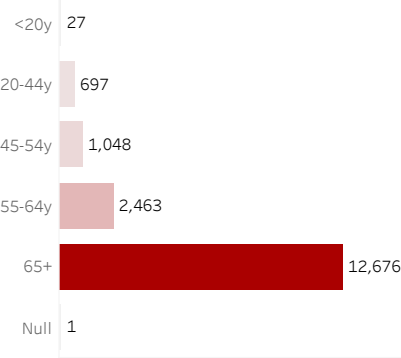

COVID-19 Deaths (total)

16,912

New COVID-19 Deaths Reported Today

14

Hover over the icon to get more information on the data in this dashboard.

COVID-19 Deaths by County

Data will not be shown for counties with fewer than three deaths.

© Mapbox © OSM

COVID-19 Deaths by Date of Death

Recent deaths may not be reported yet. Cases missing the date of death are excluded from the graph above, but are included in all other numbers.

COVID-19 Deaths by Gender

COVID-19 Deaths by Age Group

COVID-19 Deaths by Race/Ethnicity

Date Updated: 3/27/2021