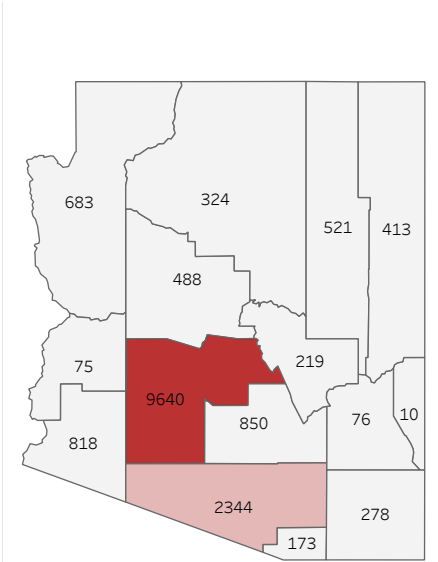

COVID-19 Deaths (total)

16,912

New COVID-19 Deaths Reported Today

14

Hover over the icon to get more information on the data in this dashboard.

COVID-19 Deaths by County

Data will not be shown for counties with fewer than three deaths.

© Mapbox © OSM

COVID-19 Deaths by Date of Death

Recent deaths may not be reported yet. Cases missing the date of death are excluded from the graph above, but are included in all other numbers.

COVID-19 Deaths by Gender

COVID-19 Deaths by Age Group

COVID-19 Deaths by Race/Ethnicity

Date Updated: 3/27/2021