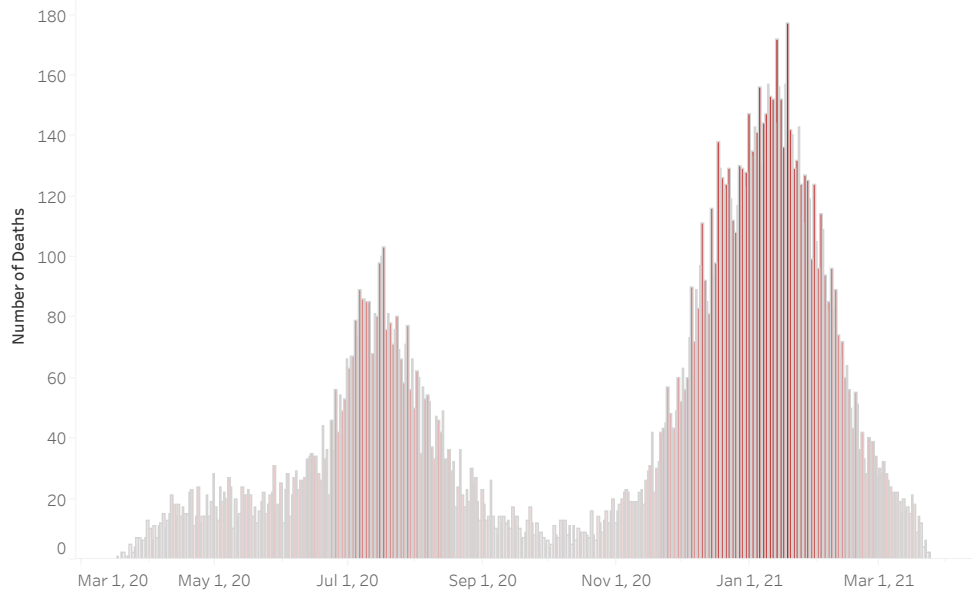

COVID-19 Deaths by Date of Death

Recent deaths may not be reported yet. Cases missing the date of death are excluded from the graph above, but are included in all other numbers.