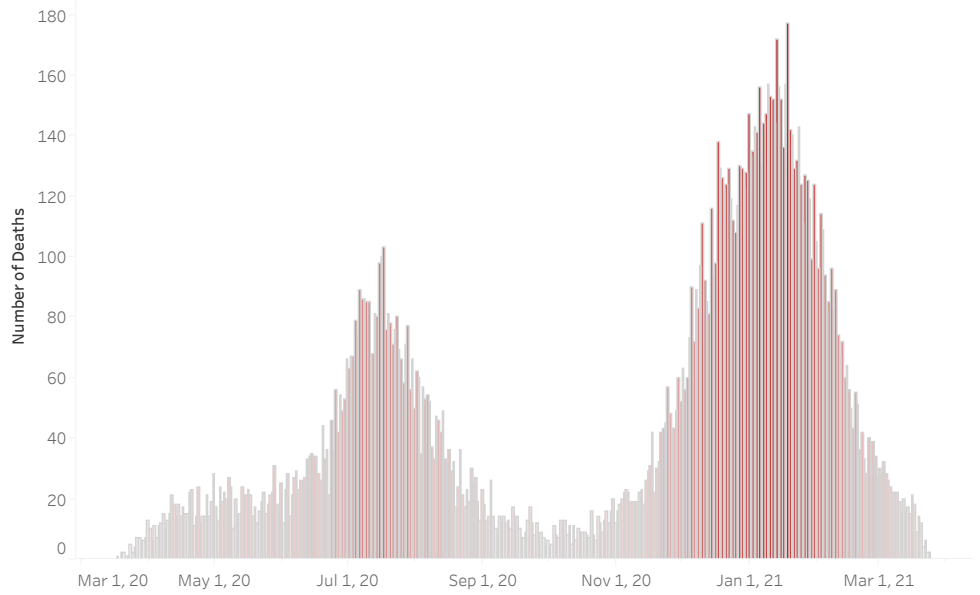

COVID-19 Deaths (total)

16,918

New COVID-19 Deaths Reported Today

6

Hover over the icon to get more information on the data in this dashboard.

COVID-19 Deaths by County

Data will not be shown for counties with fewer than three deaths.

© Mapbox © OSM

COVID-19 Deaths by Date of Death

Recent deaths may not be reported yet. Cases missing the date of death are excluded from the graph above, but are included in all other numbers.

COVID-19 Deaths by Gender