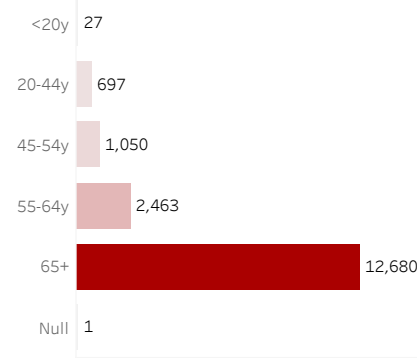

COVID-19 Deaths (total)

16,918

New COVID-19 Deaths Reported Today

6

Hover over the icon to get more information on the data in this dashboard.

COVID-19 Deaths by County

Data will not be shown for counties with fewer than three deaths.

© Mapbox © OSM

COVID-19 Deaths by Date of Death

Recent deaths may not be reported yet. Cases missing the date of death are excluded from the graph above, but are included in all other numbers.

COVID-19 Deaths by Gender

COVID-19 Deaths by Age Group

COVID-19 Deaths by Race/Ethnicity

Date Updated: 3/28/2021