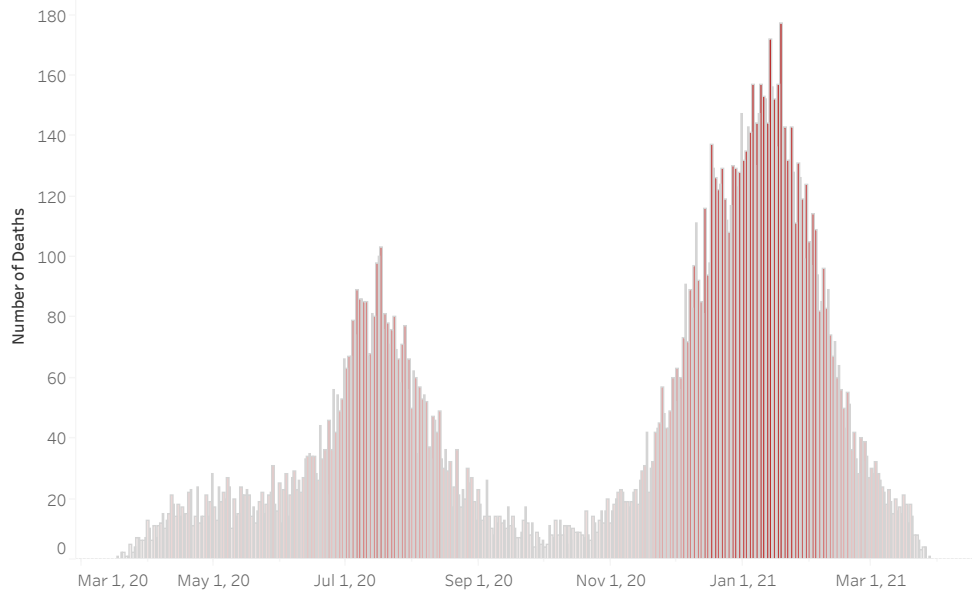

COVID-19 Deaths by Date of Death

Recent deaths may not be reported yet. Cases missing the date of death are excluded from the graph above, but are included in all other numbers.