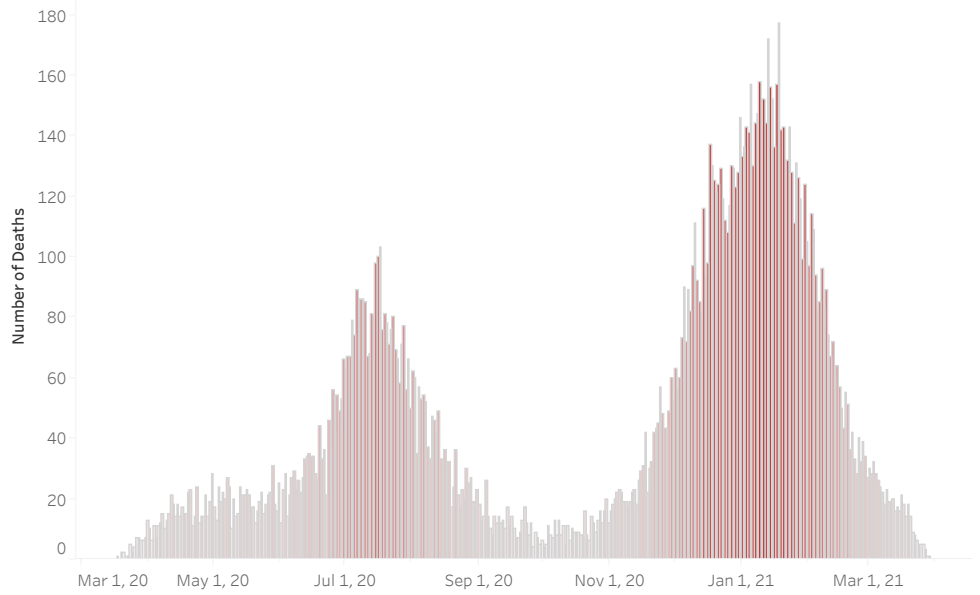

COVID-19 Deaths (total)

16,977

New COVID-19 Deaths Reported Today

10

Hover over the icon to get more information on the data in this dashboard.

COVID-19 Deaths by County

Data will not be shown for counties with fewer than three deaths.

© Mapbox © OSM

COVID-19 Deaths by Date of Death

Recent deaths may not be reported yet. Cases missing the date of death are excluded from the graph above, but are included in all other numbers.

COVID-19 Deaths by Gender