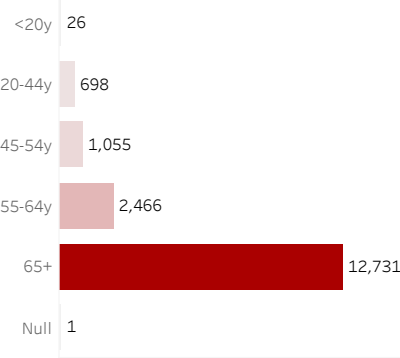

COVID-19 Deaths (total)

16,977

New COVID-19 Deaths Reported Today

10

Hover over the icon to get more information on the data in this dashboard.

COVID-19 Deaths by County

Data will not be shown for counties with fewer than three deaths.

© Mapbox © OSM

COVID-19 Deaths by Date of Death

Recent deaths may not be reported yet. Cases missing the date of death are excluded from the graph above, but are included in all other numbers.

COVID-19 Deaths by Gender

COVID-19 Deaths by Age Group

COVID-19 Deaths by Race/Ethnicity

Date Updated: 4/1/2021