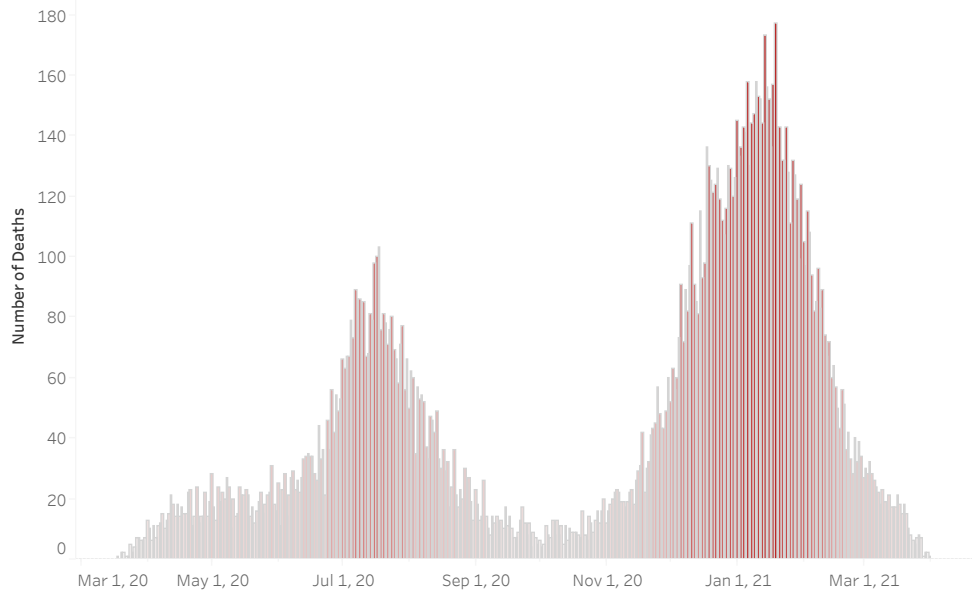

COVID-19 Deaths by Date of Death

Recent deaths may not be reported yet. Cases missing the date of death are excluded from the graph above, but are included in all other numbers.