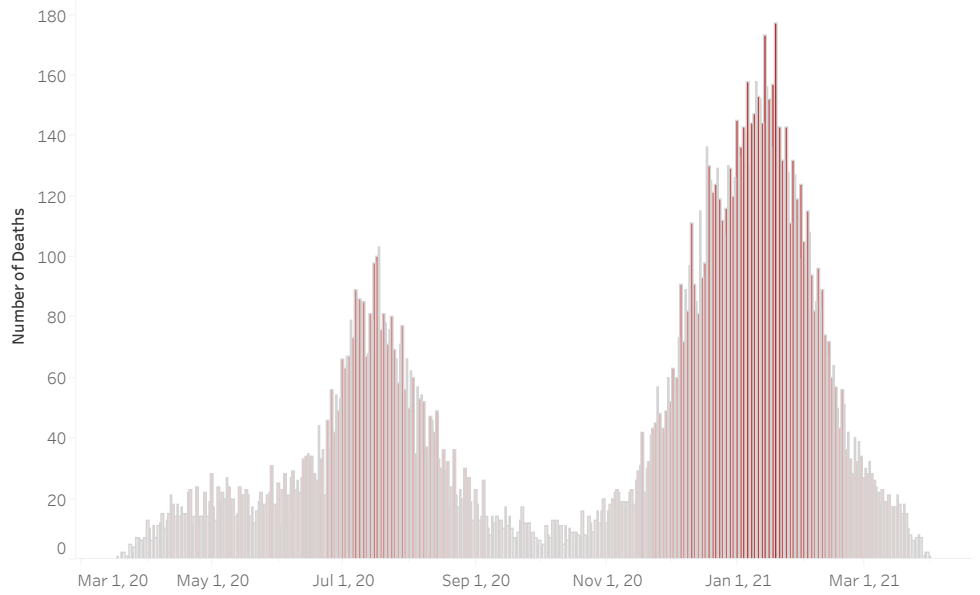

COVID-19 Deaths (total)

16,989

New COVID-19 Deaths Reported Today

12

Hover over the icon to get more information on the data in this dashboard.

COVID-19 Deaths by County

Data will not be shown for counties with fewer than three deaths.

COVID-19 Deaths by Date of Death

Recent deaths may not be reported yet. Cases missing the date of death are excluded from the graph above, but are included in all other numbers.

COVID-19 Deaths by Gender