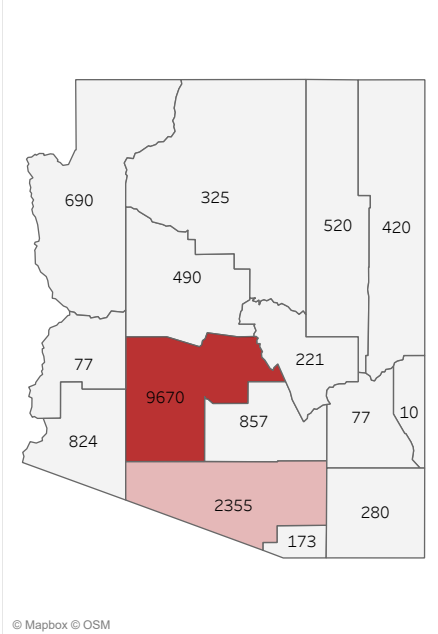

COVID-19 Deaths (total)

16,989

New COVID-19 Deaths Reported Today

12

Hover over the icon to get more information on the data in this dashboard.

COVID-19 Deaths by County

Data will not be shown for counties with fewer than three deaths.

COVID-19 Deaths by Date of Death

Recent deaths may not be reported yet. Cases missing the date of death are excluded from the graph above, but are included in all other numbers.

COVID-19 Deaths by Gender

COVID-19 Deaths by Age Group

COVID-19 Deaths by Race/Ethnicity

Date Updated: 4/2/2021