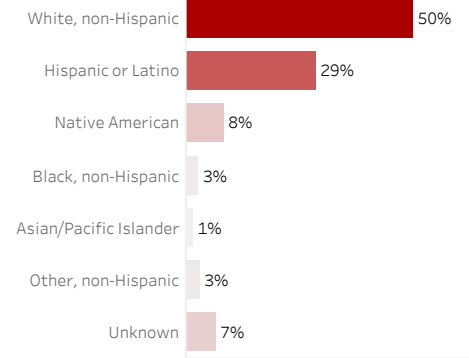

COVID-19 Deaths by Date of Death

Recent deaths may not be reported yet. Cases missing the date of death are excluded from the graph above, but are included in all other numbers.

COVID-19 Deaths by Gender

COVID-19 Deaths by Age Group

COVID-19 Deaths by Race/Ethnicity

Date Updated: 4/2/2021