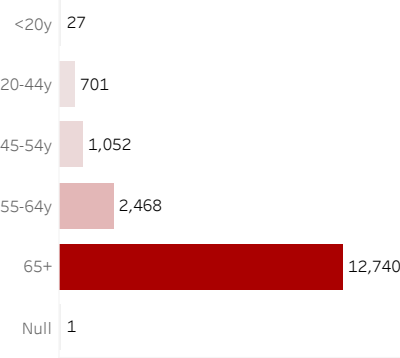

COVID-19 Deaths by Age Group