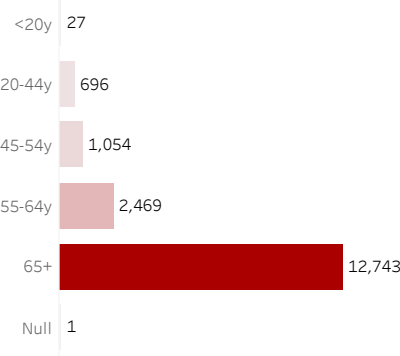

COVID-19 Deaths (total)

16,990

New COVID-19 Deaths Reported Today

-1

Hover over the icon to get more information on the data in this dashboard.

COVID-19 Deaths by County

Data will not be shown for counties with fewer than three deaths.

COVID-19 Deaths by Date of Death

Recent deaths may not be reported yet. Cases missing the date of death are excluded from the graph above, but are included in all other numbers.

COVID-19 Deaths by Gender

COVID-19 Deaths by Age Group

COVID-19 Deaths by Race/Ethnicity

Date Updated: 4/4/2021