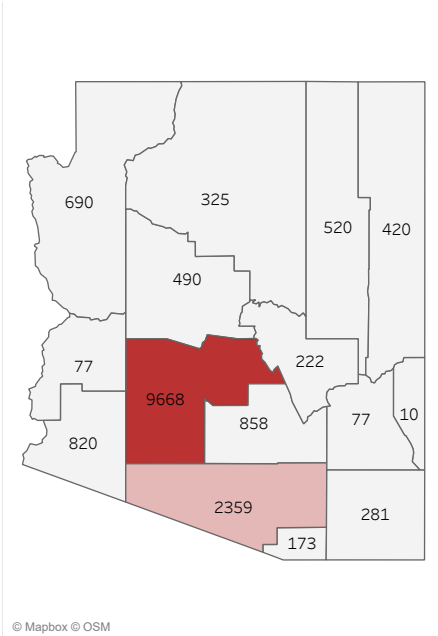

COVID-19 Deaths (total)

16,990

New COVID-19 Deaths Reported Today

-1

Hover over the icon to get more information on the data in this dashboard.

COVID-19 Deaths by County

Data will not be shown for counties with fewer than three deaths.

COVID-19 Deaths by Date of Death

Recent deaths may not be reported yet. Cases missing the date of death are excluded from the graph above, but are included in all other numbers.

COVID-19 Deaths by Gender

COVID-19 Deaths by Age Group

COVID-19 Deaths by Race/Ethnicity

Date Updated: 4/4/2021