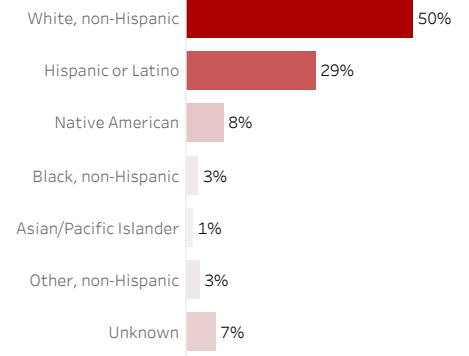

COVID-19 Deaths by Date of Death

Recent deaths may not be reported yet. Cases missing the date of death are excluded from the graph above, but are included in all other numbers.

COVID-19 Deaths by Gender

COVID-19 Deaths by Age Group

COVID-19 Deaths by Race/Ethnicity

Date Updated: 4/4/2021