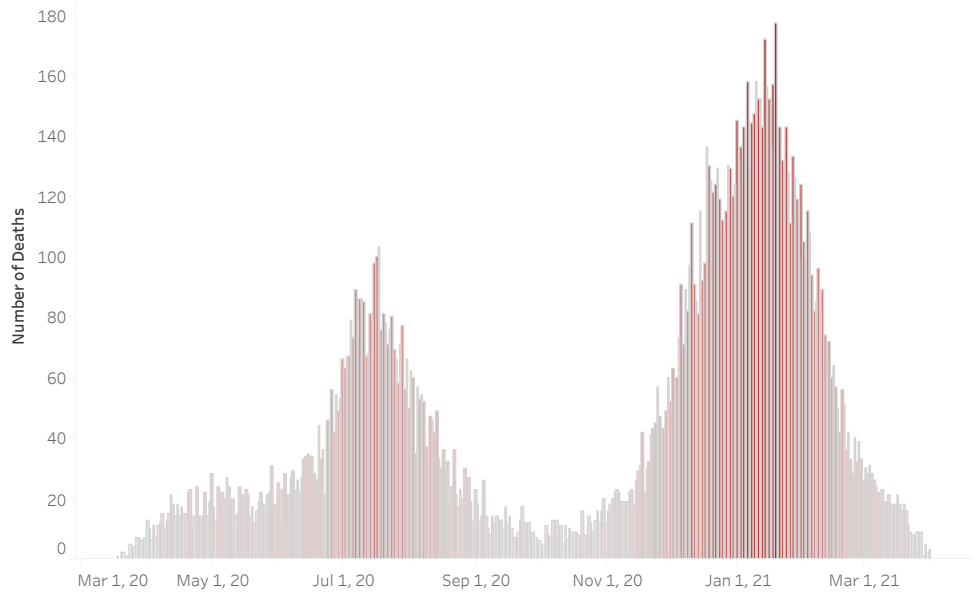

COVID-19 Deaths (total)

16,990

New COVID-19 Deaths Reported Today

-1

Hover over the icon to get more information on the data in this dashboard.

COVID-19 Deaths by County

Data will not be shown for counties with fewer than three deaths.

COVID-19 Deaths by Date of Death

Recent deaths may not be reported yet. Cases missing the date of death are excluded from the graph above, but are included in all other numbers.

COVID-19 Deaths by Gender