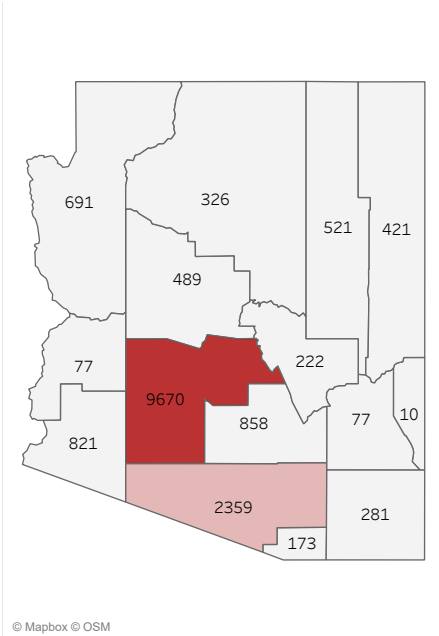

COVID-19 Deaths (total)

16,996

New COVID-19 Deaths Reported Today

6

Hover over the icon to get more information on the data in this dashboard.

COVID-19 Deaths by County

Data will not be shown for counties with fewer than three deaths.

COVID-19 Deaths by Date of Death

Recent deaths may not be reported yet. Cases missing the date of death are excluded from the graph above, but are included in all other numbers.

COVID-19 Deaths by Gender

COVID-19 Deaths by Age Group

COVID-19 Deaths by Race/Ethnicity

Date Updated: 4/6/2021