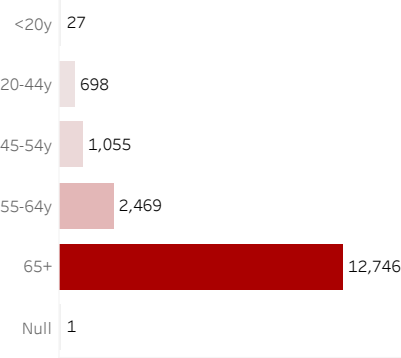

COVID-19 Deaths (total)

16,996

New COVID-19 Deaths Reported Today

6

Hover over the icon to get more information on the data in this dashboard.

COVID-19 Deaths by County

Data will not be shown for counties with fewer than three deaths.

COVID-19 Deaths by Date of Death

Recent deaths may not be reported yet. Cases missing the date of death are excluded from the graph above, but are included in all other numbers.

COVID-19 Deaths by Gender

COVID-19 Deaths by Age Group

COVID-19 Deaths by Race/Ethnicity

Date Updated: 4/6/2021