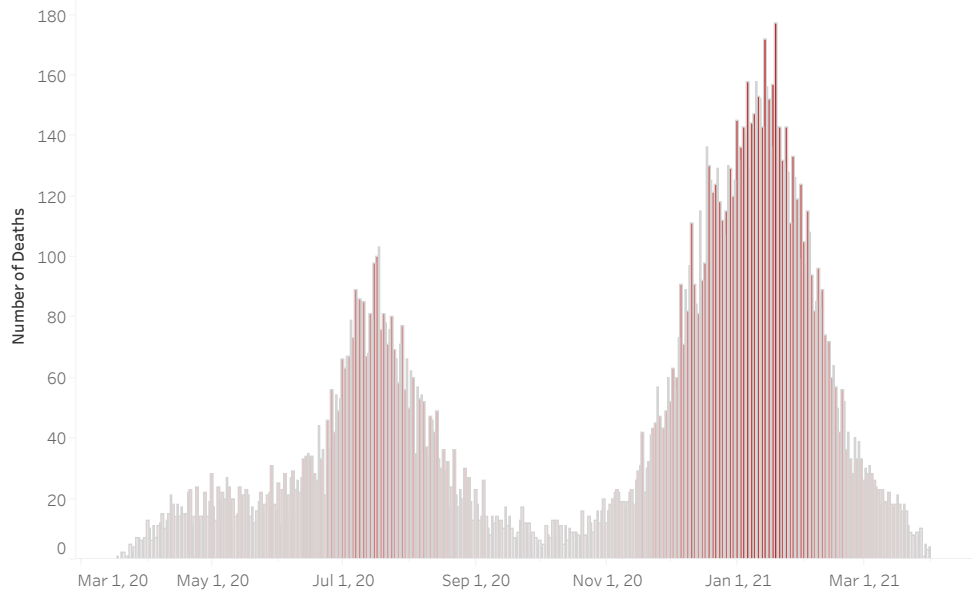

COVID-19 Deaths (total)

16,996

New COVID-19 Deaths Reported Today

6

Hover over the icon to get more information on the data in this dashboard.

COVID-19 Deaths by County

Data will not be shown for counties with fewer than three deaths.

COVID-19 Deaths by Date of Death

Recent deaths may not be reported yet. Cases missing the date of death are excluded from the graph above, but are included in all other numbers.

COVID-19 Deaths by Gender