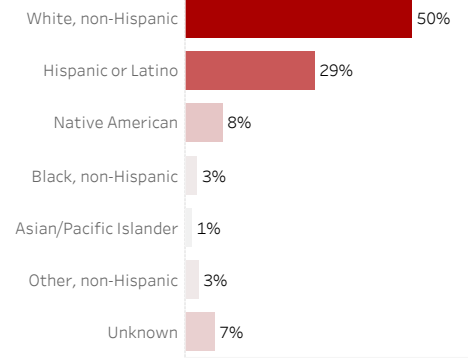

COVID-19 Deaths by Date of Death

Recent deaths may not be reported yet. Cases missing the date of death are excluded from the graph above, but are included in all other numbers.

COVID-19 Deaths by Gender

COVID-19 Deaths by Age Group

COVID-19 Deaths by Race/Ethnicity

Date Updated: 4/6/2021