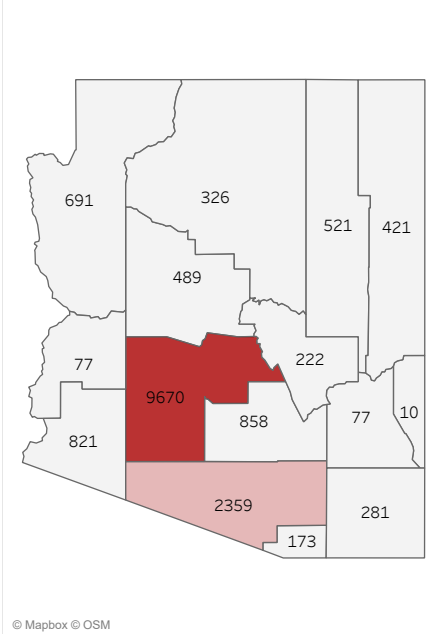

COVID-19 Deaths (total)

16,996

New COVID-19 Deaths Reported Today

6

Hover over the icon to get more information on the data in this dashboard.

COVID-19 Deaths by County

Data will not be shown for counties with fewer than three deaths.

COVID-19 Deaths by Date of Death

Recent deaths may not be reported yet. Cases missing the date of death are excluded from the graph above, but are included in all other numbers.

COVID-19 Deaths by Gender

COVID-19 Deaths by Age Group

COVID-19 Deaths by Race/Ethnicity

Date Updated: 4/6/2021