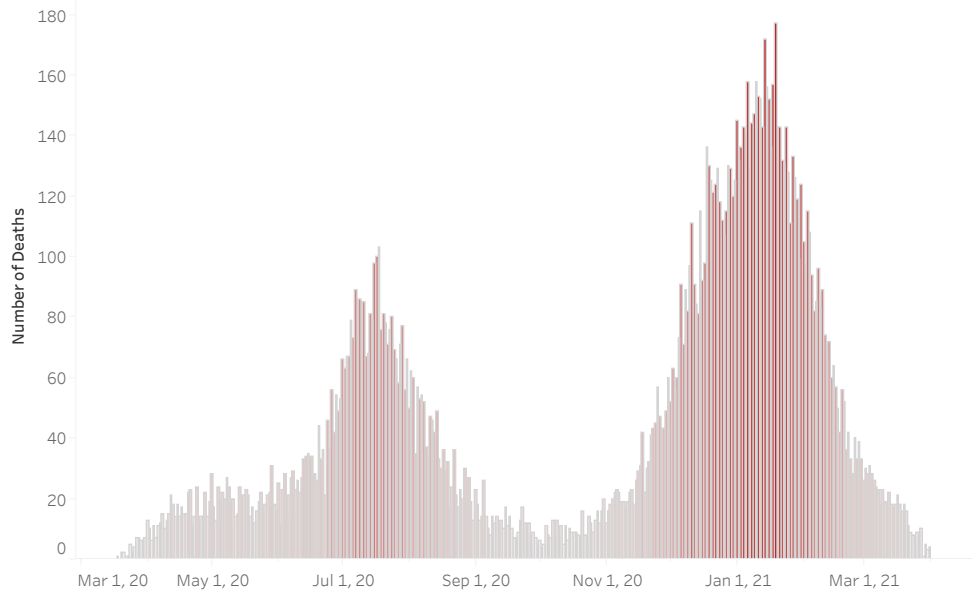

COVID-19 Deaths by Date of Death

Recent deaths may not be reported yet. Cases missing the date of death are excluded from the graph above, but are included in all other numbers.