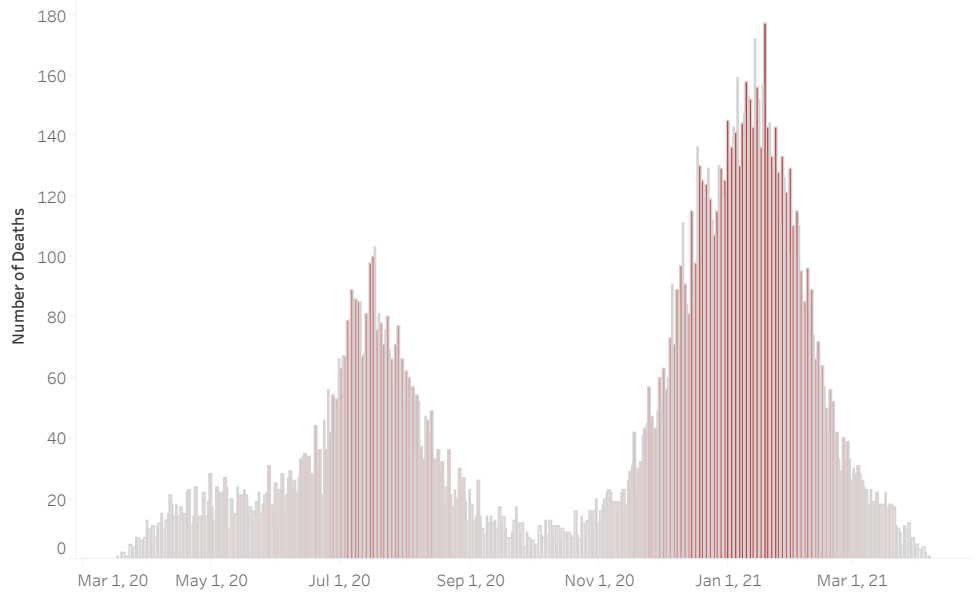

COVID-19 Deaths (total)

17,055

New COVID-19 Deaths Reported Today

32

Hover over the icon to get more information on the data in this dashboard.

COVID-19 Deaths by County

Data will not be shown for counties with fewer than three deaths.

COVID-19 Deaths by Date of Death

Recent deaths may not be reported yet. Cases missing the date of death are excluded from the graph above, but are included in all other numbers.

COVID-19 Deaths by Gender