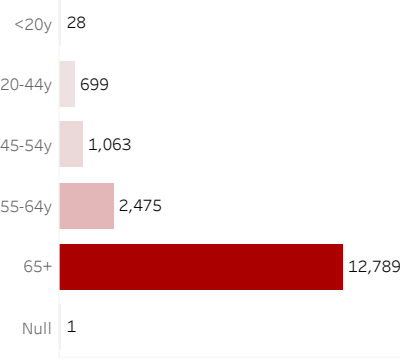

COVID-19 Deaths (total)

17,055

New COVID-19 Deaths Reported Today

32

Hover over the icon to get more information on the data in this dashboard.

COVID-19 Deaths by County

Data will not be shown for counties with fewer than three deaths.

COVID-19 Deaths by Date of Death

Recent deaths may not be reported yet. Cases missing the date of death are excluded from the graph above, but are included in all other numbers.

COVID-19 Deaths by Gender

COVID-19 Deaths by Age Group

COVID-19 Deaths by Race/Ethnicity

Date Updated: 4/8/2021