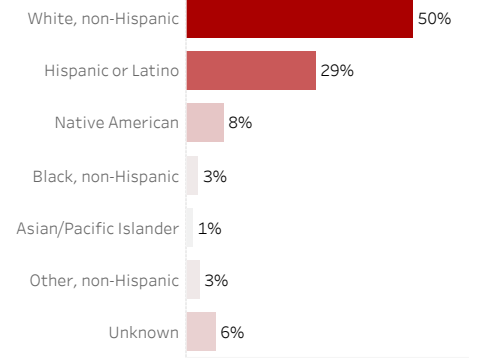

COVID-19 Deaths by Date of Death

Recent deaths may not be reported yet. Cases missing the date of death are excluded from the graph above, but are included in all other numbers.

COVID-19 Deaths by Gender

COVID-19 Deaths by Age Group

COVID-19 Deaths by Race/Ethnicity

Date Updated: 4/8/2021