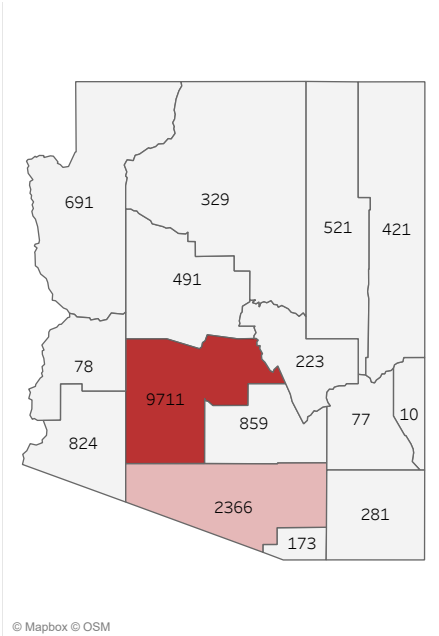

COVID-19 Deaths (total)

17,055

New COVID-19 Deaths Reported Today

32

Hover over the icon to get more information on the data in this dashboard.

COVID-19 Deaths by County

Data will not be shown for counties with fewer than three deaths.

COVID-19 Deaths by Date of Death

Recent deaths may not be reported yet. Cases missing the date of death are excluded from the graph above, but are included in all other numbers.

COVID-19 Deaths by Gender

COVID-19 Deaths by Age Group

COVID-19 Deaths by Race/Ethnicity

Date Updated: 4/8/2021