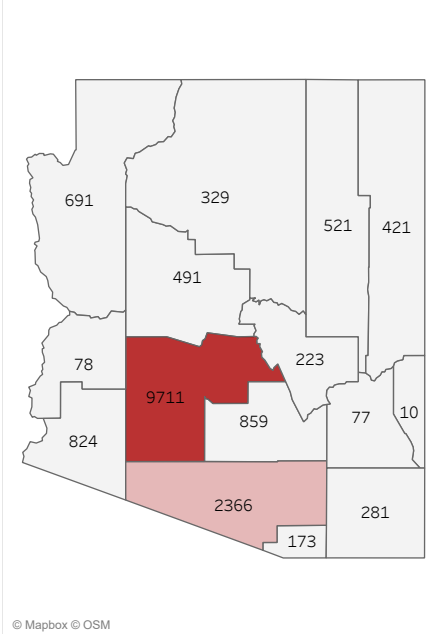

COVID-19 Deaths (total)

17,055

New COVID-19 Deaths Reported Today

32

Hover over the icon to get more information on the data in this dashboard.

COVID-19 Deaths by County

Data will not be shown for counties with fewer than three deaths.

COVID-19 Deaths by Date of Death

Recent deaths may not be reported yet. Cases missing the date of death are excluded from the graph above, but are included in all other numbers.

COVID-19 Deaths by Gender

COVID-19 Deaths by Age Group

COVID-19 Deaths by Race/Ethnicity

Date Updated: 4/8/2021