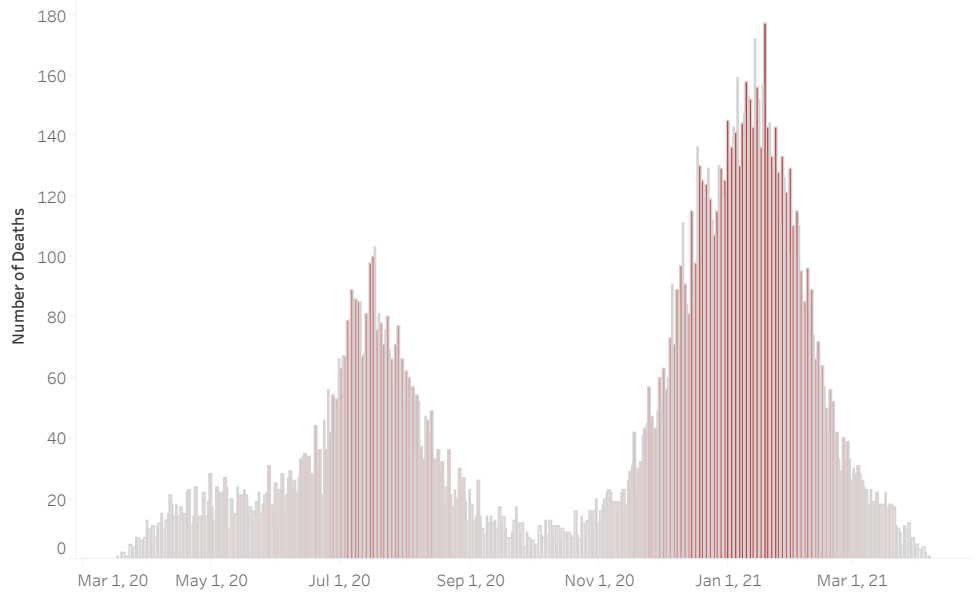

COVID-19 Deaths by Date of Death

Recent deaths may not be reported yet. Cases missing the date of death are excluded from the graph above, but are included in all other numbers.