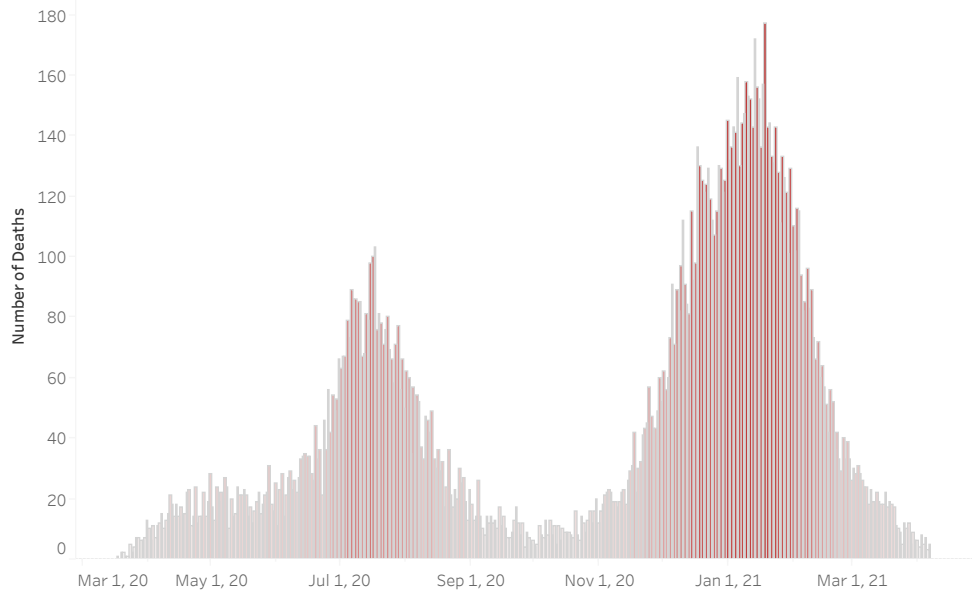

COVID-19 Deaths by Date of Death