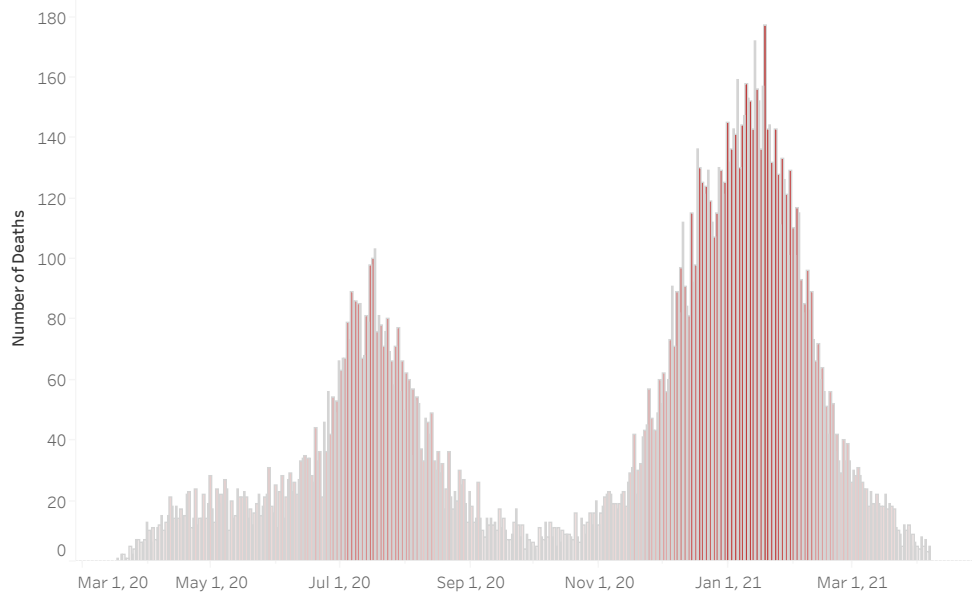

COVID-19 Deaths (total)

17,086

New COVID-19 Deaths Reported Today

-6

Hover over the icon to get more information on the data in this dashboard.

COVID-19 Deaths by County

Data will not be shown for counties with fewer than three deaths.

COVID-19 Deaths by Date of Death

Recent deaths may not be reported yet. Cases missing the date of death are excluded from the graph above, but are included in all other numbers.

COVID-19 Deaths by Gender