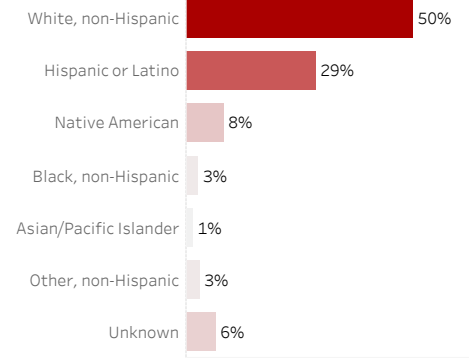

COVID-19 Deaths by Date of Death

Recent deaths may not be reported yet. Cases missing the date of death are excluded from the graph above, but are included in all other numbers.

COVID-19 Deaths by Gender

COVID-19 Deaths by Age Group

COVID-19 Deaths by Race/Ethnicity

Date Updated: 4/11/2021