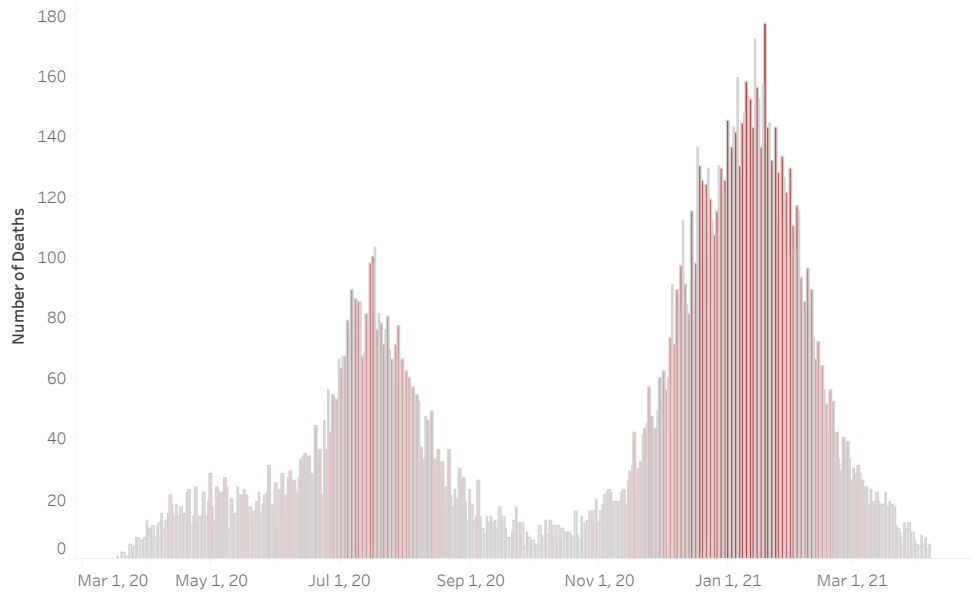

COVID-19 Deaths (total)

17,086

New COVID-19 Deaths Reported Today

-6

Hover over the icon to get more information on the data in this dashboard.

COVID-19 Deaths by County

Data will not be shown for counties with fewer than three deaths.

© Mapbox © OSM

COVID-19 Deaths by Date of Death

Recent deaths may not be reported yet. Cases missing the date of death are excluded from the graph above, but are included in all other numbers.

COVID-19 Deaths by Gender