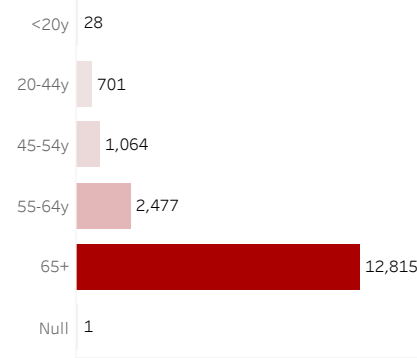

COVID-19 Deaths (total)

17,086

New COVID-19 Deaths Reported Today

-6

Hover over the icon to get more information on the data in this dashboard.

COVID-19 Deaths by County

Data will not be shown for counties with fewer than three deaths.

© Mapbox © OSM

COVID-19 Deaths by Date of Death

Recent deaths may not be reported yet. Cases missing the date of death are excluded from the graph above, but are included in all other numbers.

COVID-19 Deaths by Gender

COVID-19 Deaths by Age Group

COVID-19 Deaths by Race/Ethnicity

Date Updated: 4/11/2021