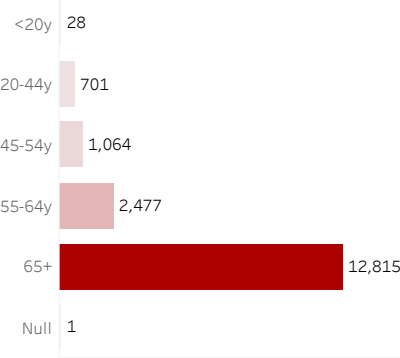

COVID-19 Deaths (total)

17,086

New COVID-19 Deaths Reported Today

0

Hover over the icon to get more information on the data in this dashboard.

COVID-19 Deaths by County

Data will not be shown for counties with fewer than three deaths.

COVID-19 Deaths by Date of Death

Recent deaths may not be reported yet. Cases missing the date of death are excluded from the graph above, but are included in all other numbers.

COVID-19 Deaths by Gender

COVID-19 Deaths by Age Group

COVID-19 Deaths by Race/Ethnicity

Date Updated: 4/12/2021