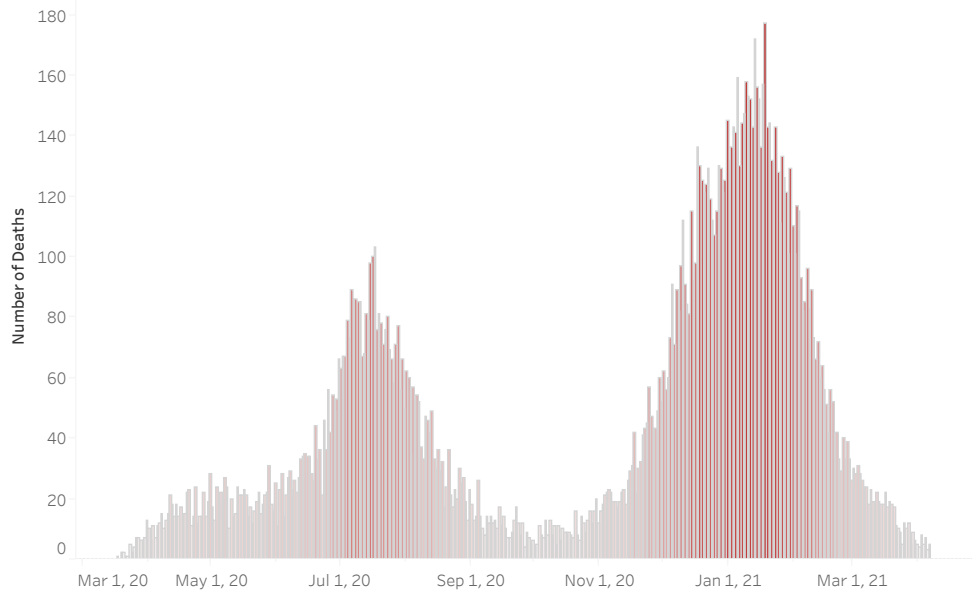

COVID-19 Deaths (total)

17,086

New COVID-19 Deaths Reported Today

0

Hover over the icon to get more information on the data in this dashboard.

COVID-19 Deaths by County

Data will not be shown for counties with fewer than three deaths.

COVID-19 Deaths by Date of Death

Recent deaths may not be reported yet. Cases missing the date of death are excluded from the graph above, but are included in all other numbers.

COVID-19 Deaths by Gender