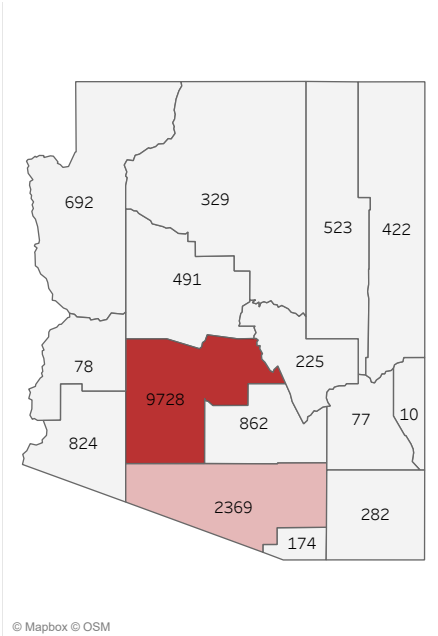

COVID-19 Deaths (total)

17,086

New COVID-19 Deaths Reported Today

0

Hover over the icon to get more information on the data in this dashboard.

COVID-19 Deaths by County

Data will not be shown for counties with fewer than three deaths.

COVID-19 Deaths by Date of Death

Recent deaths may not be reported yet. Cases missing the date of death are excluded from the graph above, but are included in all other numbers.

COVID-19 Deaths by Gender

COVID-19 Deaths by Age Group

COVID-19 Deaths by Race/Ethnicity

Date Updated: 4/12/2021