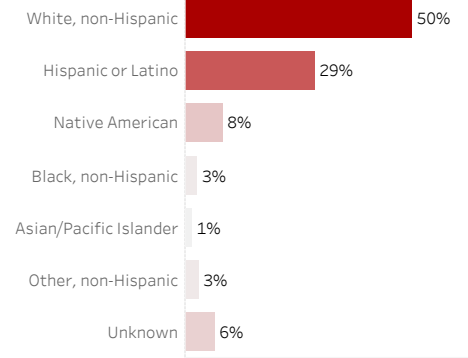

COVID-19 Deaths by Date of Death

Recent deaths may not be reported yet. Cases missing the date of death are excluded from the graph above, but are included in all other numbers.

COVID-19 Deaths by Gender

COVID-19 Deaths by Age Group

COVID-19 Deaths by Race/Ethnicity

Date Updated: 4/12/2021