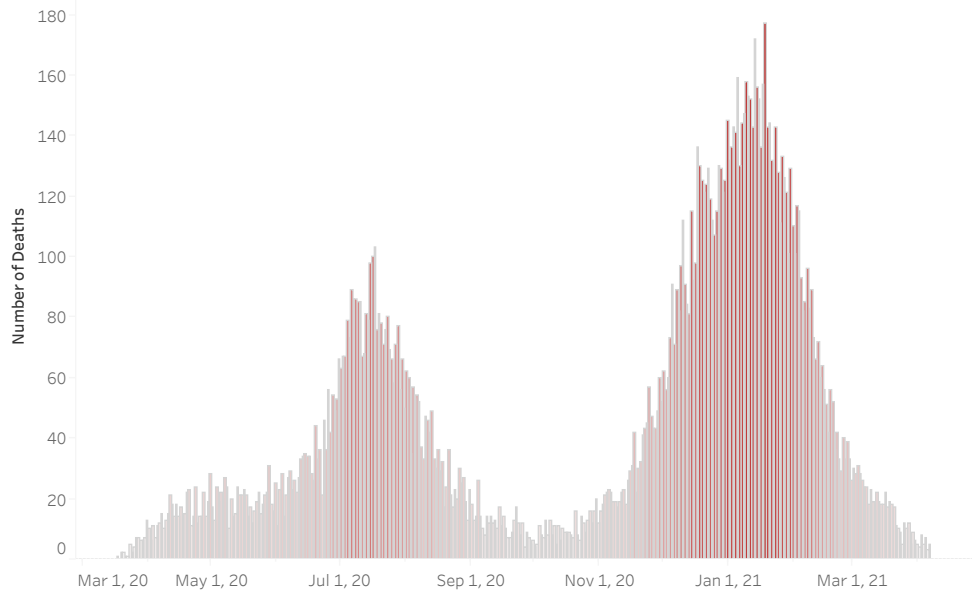

COVID-19 Deaths by Date of Death

Recent deaths may not be reported yet. Cases missing the date of death are excluded from the graph above, but are included in all other numbers.