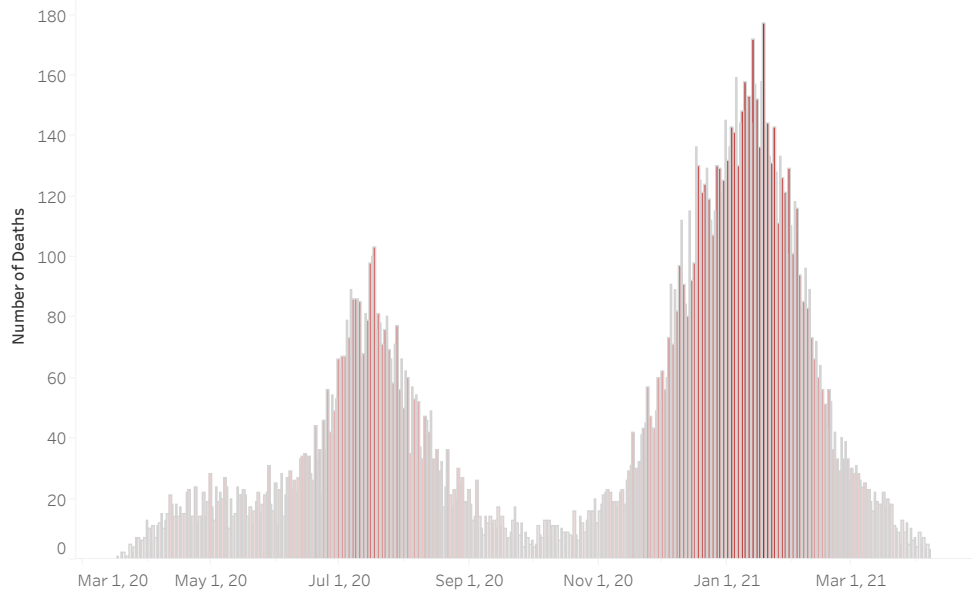

COVID-19 Deaths (total)

17,105

New COVID-19 Deaths Reported Today

19

Hover over the icon to get more information on the data in this dashboard.

COVID-19 Deaths by County

Data will not be shown for counties with fewer than three deaths.

© Mapbox © OSM

COVID-19 Deaths by Date of Death

Recent deaths may not be reported yet. Cases missing the date of death are excluded from the graph above, but are included in all other numbers.

COVID-19 Deaths by Gender