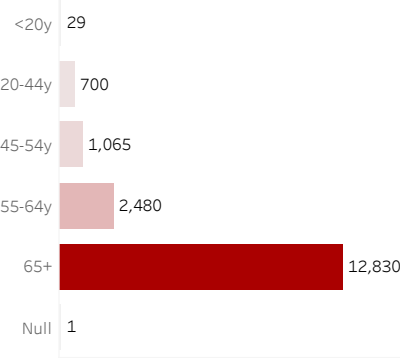

COVID-19 Deaths (total)

17,105

New COVID-19 Deaths Reported Today

19

Hover over the icon to get more information on the data in this dashboard.

COVID-19 Deaths by County

Data will not be shown for counties with fewer than three deaths.

© Mapbox © OSM

COVID-19 Deaths by Date of Death

Recent deaths may not be reported yet. Cases missing the date of death are excluded from the graph above, but are included in all other numbers.

COVID-19 Deaths by Gender

COVID-19 Deaths by Age Group

COVID-19 Deaths by Race/Ethnicity

Date Updated: 4/13/2021