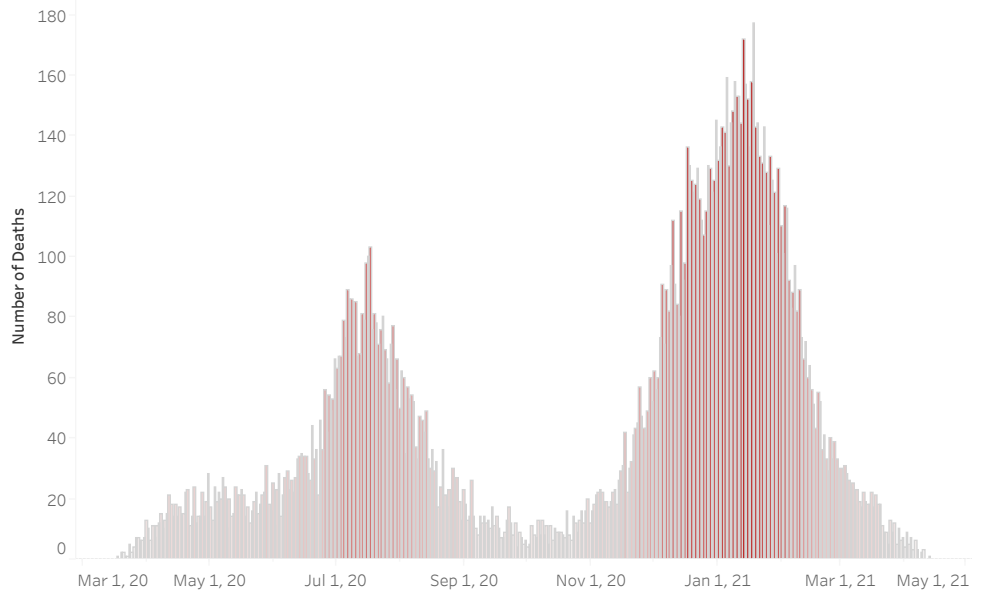

COVID-19 Deaths (total)

17,109

New COVID-19 Deaths Reported Today

4

Hover over the icon to get more information on the data in this dashboard.

COVID-19 Deaths by County

Data will not be shown for counties with fewer than three deaths.

© Mapbox © OSM

COVID-19 Deaths by Date of Death

Recent deaths may not be reported yet. Cases missing the date of death are excluded from the graph above, but are included in all other numbers.

COVID-19 Deaths by Gender