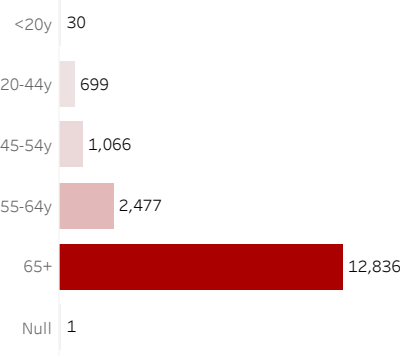

COVID-19 Deaths (total)

17,109

New COVID-19 Deaths Reported Today

4

Hover over the icon to get more information on the data in this dashboard.

COVID-19 Deaths by County

Data will not be shown for counties with fewer than three deaths.

© Mapbox © OSM

COVID-19 Deaths by Date of Death

Recent deaths may not be reported yet. Cases missing the date of death are excluded from the graph above, but are included in all other numbers.

COVID-19 Deaths by Gender

COVID-19 Deaths by Age Group

COVID-19 Deaths by Race/Ethnicity

Date Updated: 4/14/2021