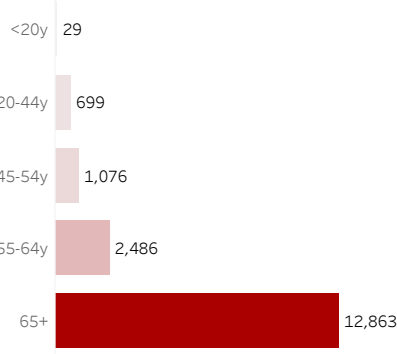

COVID-19 Deaths (total)

17,153

New COVID-19 Deaths Reported Today

2

Hover over the icon to get more information on the data in this dashboard.

COVID-19 Deaths by County

Data will not be shown for counties with fewer than three deaths.

© Mapbox © OSM

COVID-19 Deaths by Date of Death

Recent deaths may not be reported yet. Cases missing the date of death are excluded from the graph above, but are included in all other numbers.

COVID-19 Deaths by Gender

COVID-19 Deaths by Age Group

COVID-19 Deaths by Race/Ethnicity

Date Updated: 4/18/2021