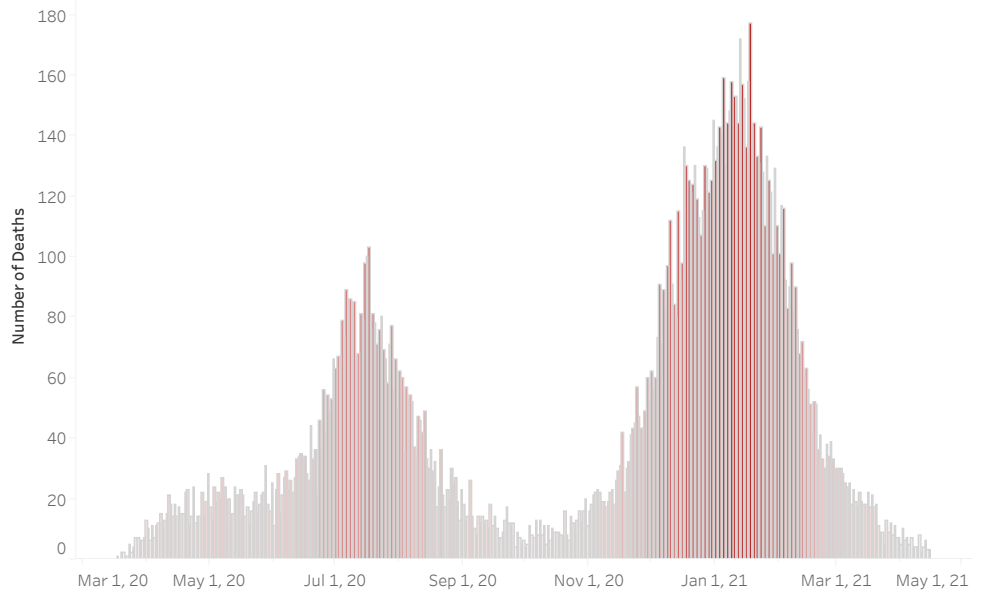

COVID-19 Deaths (total)

17,153

New COVID-19 Deaths Reported Today

2

Hover over the icon to get more information on the data in this dashboard.

COVID-19 Deaths by County

Data will not be shown for counties with fewer than three deaths.

© Mapbox © OSM

COVID-19 Deaths by Date of Death

Recent deaths may not be reported yet. Cases missing the date of death are excluded from the graph above, but are included in all other numbers.

COVID-19 Deaths by Gender