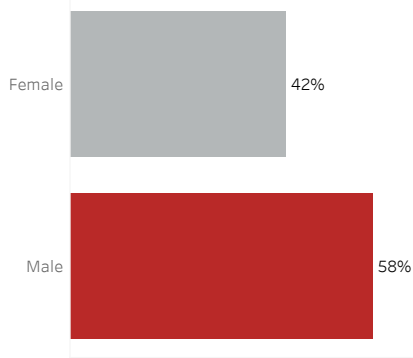

COVID-19 Deaths by Gender