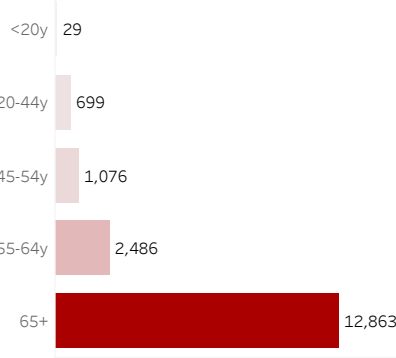

COVID-19 Deaths (total)

17,153

New COVID-19 Deaths Reported Today

2

Hover over the icon to get more information on the data in this dashboard.

COVID-19 Deaths by County

Data will not be shown for counties with fewer than three deaths.

© Mapbox © OSM

COVID-19 Deaths by Date of Death

Recent deaths may not be reported yet. Cases missing the date of death are excluded from the graph above, but are included in all other numbers.

COVID-19 Deaths by Gender

COVID-19 Deaths by Age Group

COVID-19 Deaths by Race/Ethnicity

Date Updated: 4/18/2021