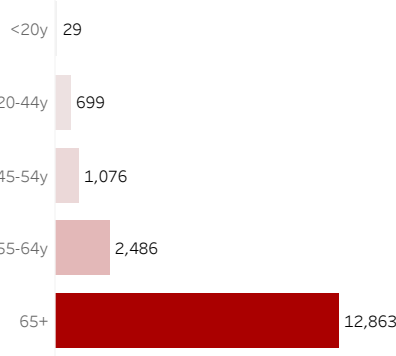

COVID-19 Deaths (total)

17,153

New COVID-19 Deaths Reported Today

2

Hover over the icon to get more information on the data in this dashboard.

COVID-19 Deaths by County

Data will not be shown for counties with fewer than three deaths.

© Mapbox © OSM

COVID-19 Deaths by Date of Death

Recent deaths may not be reported yet. Cases missing the date of death are excluded from the graph above, but are included in all other numbers.

COVID-19 Deaths by Gender

COVID-19 Deaths by Age Group

COVID-19 Deaths by Race/Ethnicity

Date Updated: 4/18/2021