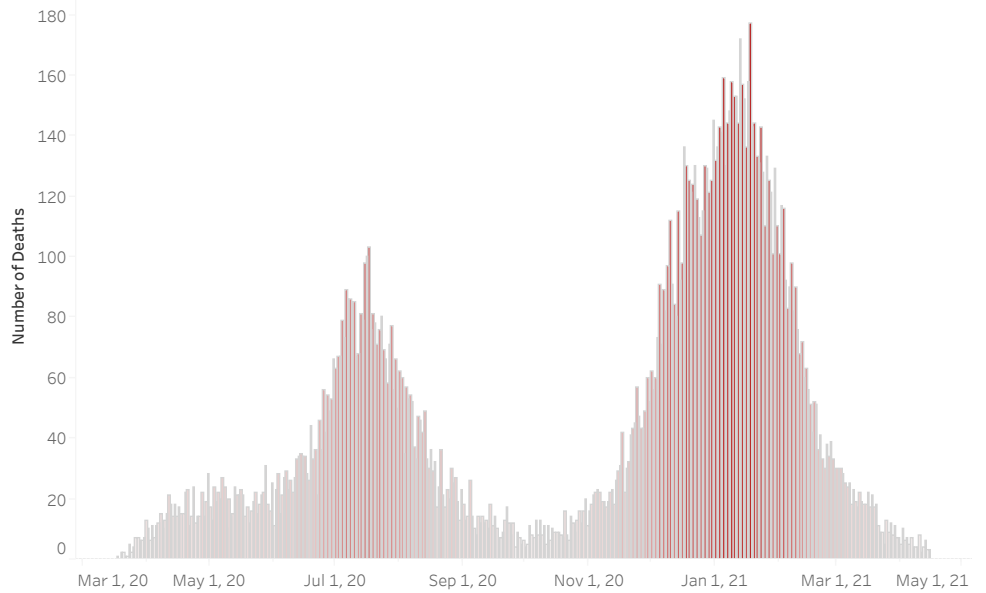

COVID-19 Deaths (total)

17,153

New COVID-19 Deaths Reported Today

2

Hover over the icon to get more information on the data in this dashboard.

COVID-19 Deaths by County

Data will not be shown for counties with fewer than three deaths.

© Mapbox © OSM

COVID-19 Deaths by Date of Death

Recent deaths may not be reported yet. Cases missing the date of death are excluded from the graph above, but are included in all other numbers.

COVID-19 Deaths by Gender