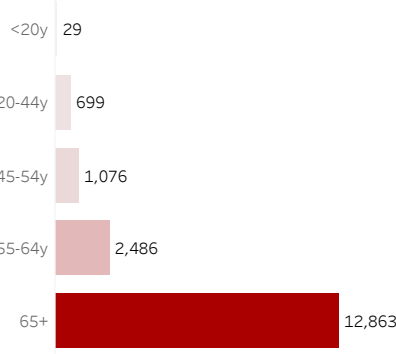

COVID-19 Deaths (total)

17,153

New COVID-19 Deaths Reported Today

2

Hover over the icon to get more information on the data in this dashboard.

COVID-19 Deaths by County

Data will not be shown for counties with fewer than three deaths.

© Mapbox © OSM

COVID-19 Deaths by Date of Death

Recent deaths may not be reported yet. Cases missing the date of death are excluded from the graph above, but are included in all other numbers.

COVID-19 Deaths by Gender

COVID-19 Deaths by Age Group

COVID-19 Deaths by Race/Ethnicity

Date Updated: 4/18/2021