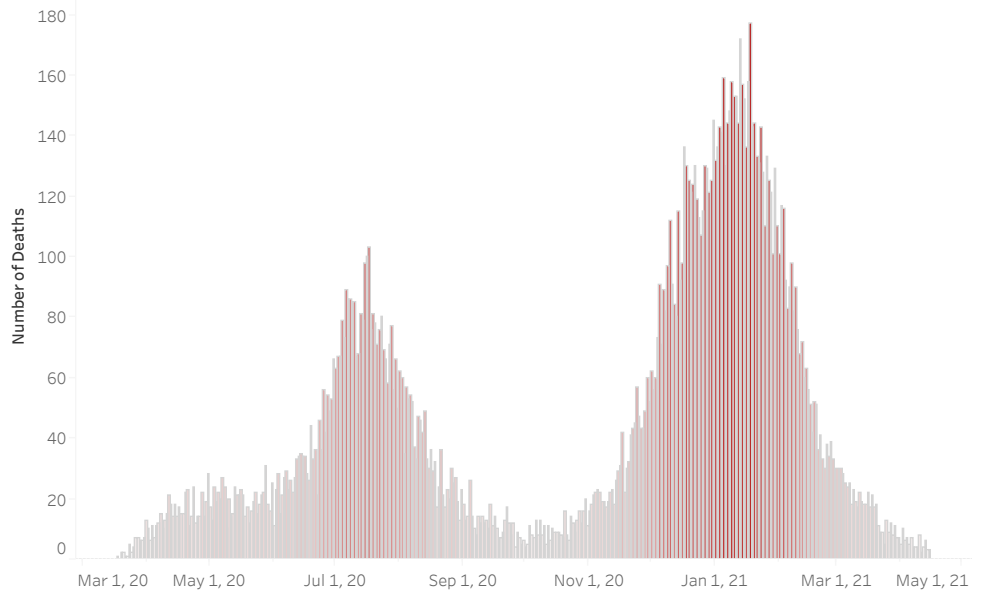

COVID-19 Deaths by Date of Death

Recent deaths may not be reported yet. Cases missing the date of death are excluded from the graph above, but are included in all other numbers.