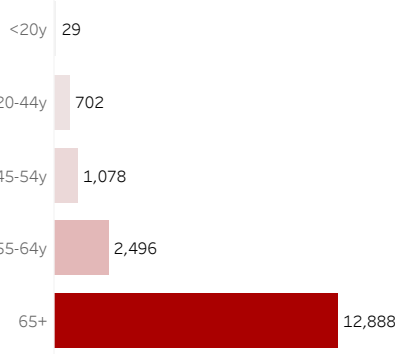

COVID-19 Deaths (total)

17,193

New COVID-19 Deaths Reported Today

40

Hover over the icon to get more information on the data in this dashboard.

COVID-19 Deaths by County

Data will not be shown for counties with fewer than three deaths.

© Mapbox © OSM

COVID-19 Deaths by Date of Death

Recent deaths may not be reported yet. Cases missing the date of death are excluded from the graph above, but are included in all other numbers.

COVID-19 Deaths by Gender

COVID-19 Deaths by Age Group

COVID-19 Deaths by Race/Ethnicity

Date Updated: 4/20/2021