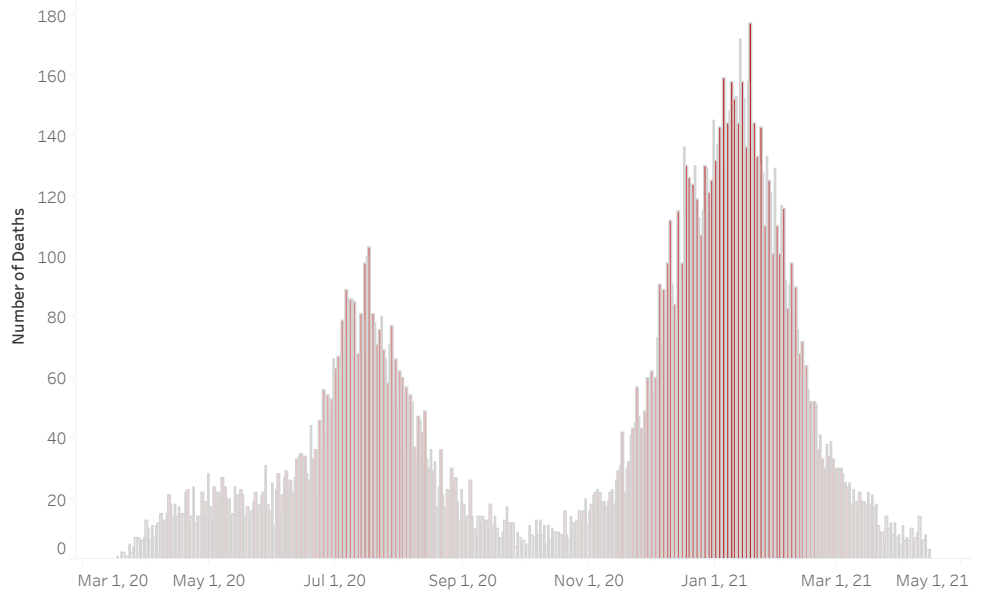

COVID-19 Deaths (total)

17,193

New COVID-19 Deaths Reported Today

40

Hover over the icon to get more information on the data in this dashboard.

COVID-19 Deaths by County

Data will not be shown for counties with fewer than three deaths.

© Mapbox © OSM

COVID-19 Deaths by Date of Death

Recent deaths may not be reported yet. Cases missing the date of death are excluded from the graph above, but are included in all other numbers.

COVID-19 Deaths by Gender