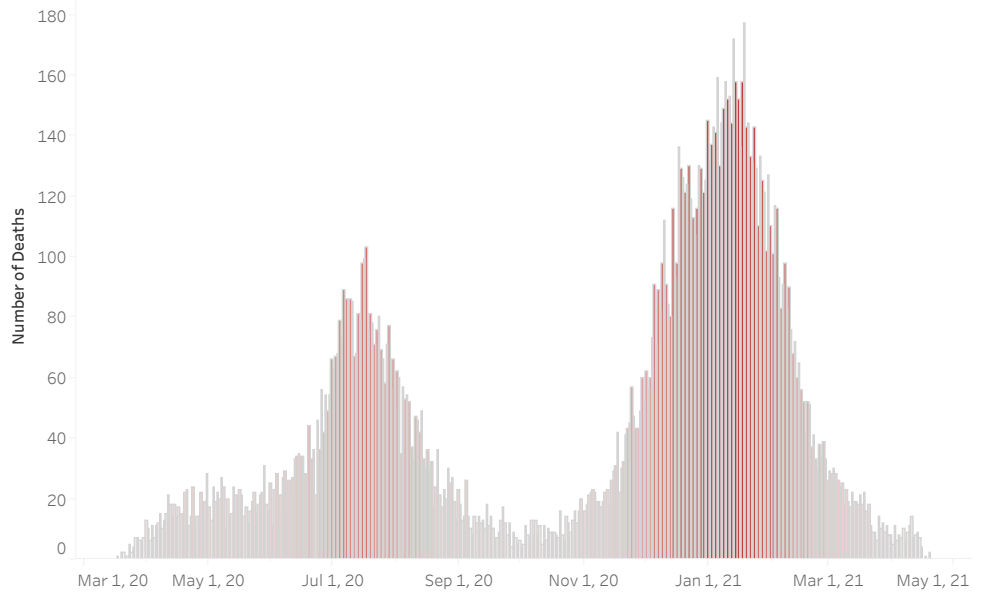

COVID-19 Deaths (total)

17,221

New COVID-19 Deaths Reported Today

22

Hover over the icon to get more information on the data in this dashboard.

COVID-19 Deaths by County

Data will not be shown for counties with fewer than three deaths.

© Mapbox © OSM

COVID-19 Deaths by Date of Death

Recent deaths may not be reported yet. Cases missing the date of death are excluded from the graph above, but are included in all other numbers.

COVID-19 Deaths by Gender