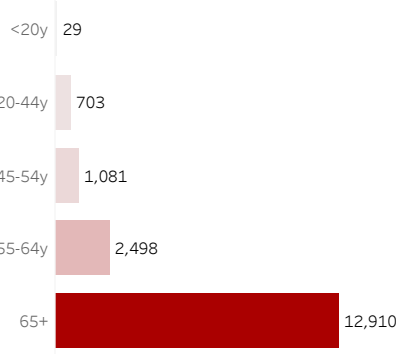

COVID-19 Deaths (total)

17,221

New COVID-19 Deaths Reported Today

22

Hover over the icon to get more information on the data in this dashboard.

COVID-19 Deaths by County

Data will not be shown for counties with fewer than three deaths.

© Mapbox © OSM

COVID-19 Deaths by Date of Death

Recent deaths may not be reported yet. Cases missing the date of death are excluded from the graph above, but are included in all other numbers.

COVID-19 Deaths by Gender

COVID-19 Deaths by Age Group

COVID-19 Deaths by Race/Ethnicity

Date Updated: 4/22/2021