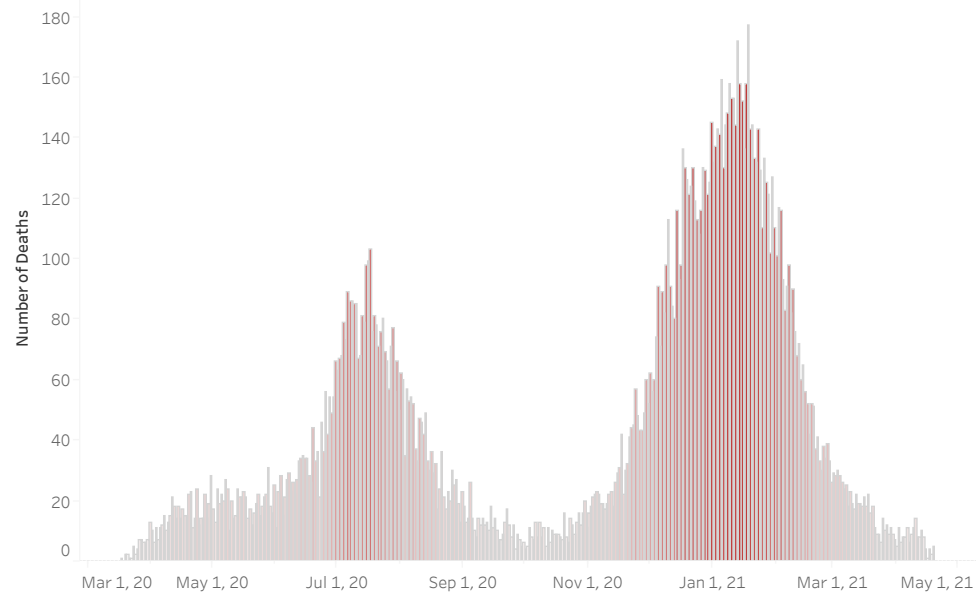

Hover over the icon to get more information on the data in this dashboard.

COVID-19 Deaths by County

Data will not be shown for counties with fewer than three deaths.

COVID-19 Deaths by Date of Death

COVID-19 Deaths by Gender

COVID-19 Deaths by Age Group

COVID-19 Deaths by Race/Ethnicity

Date Updated: 4/23/2021