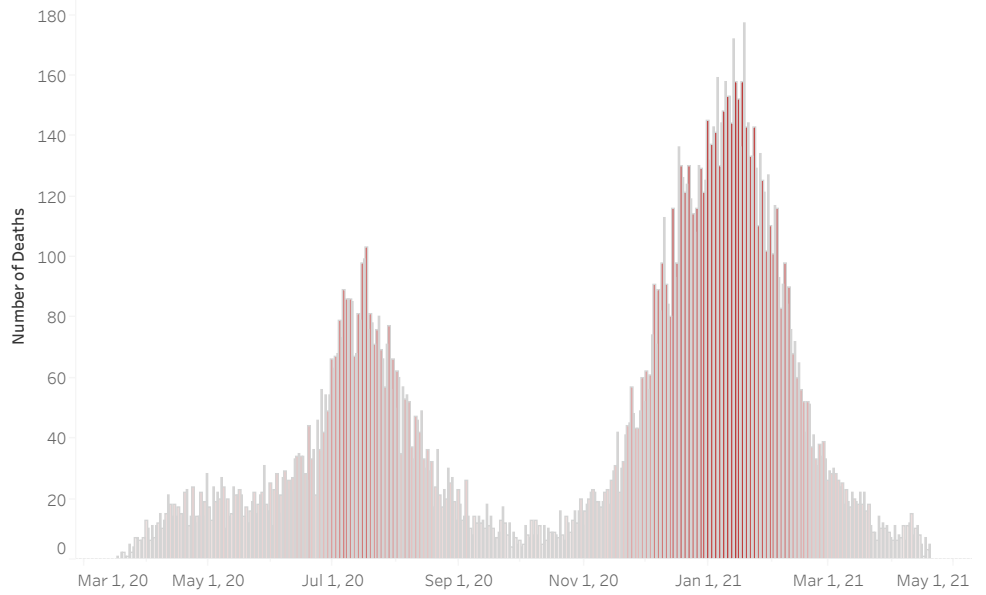

COVID-19 Deaths by Date of Death