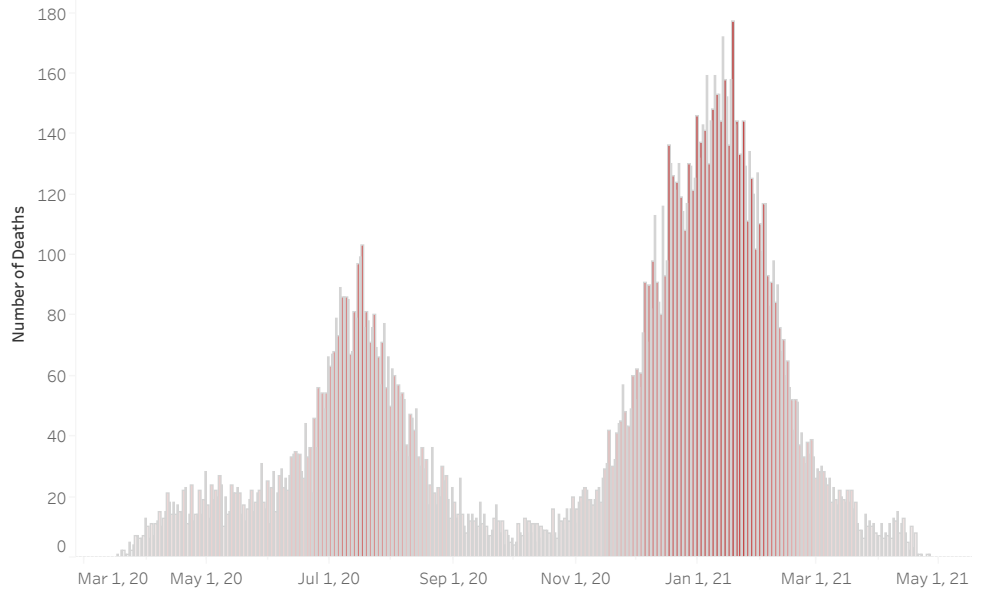

COVID-19 Deaths by Date of Death

Recent deaths may not be reported yet. Cases missing the date of death are excluded from the graph above, but are included in all other numbers.