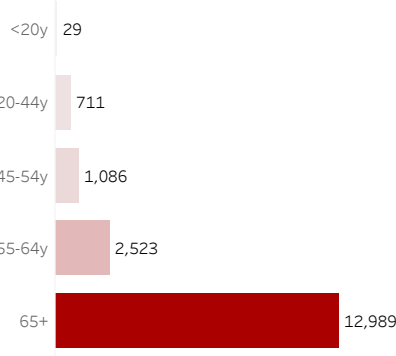

COVID-19 Deaths (total)

17,338

New COVID-19 Deaths Reported Today

14

Hover over the icon to get more information on the data in this dashboard.

COVID-19 Deaths by County

Data will not be shown for counties with fewer than three deaths.

© Mapbox © OSM

COVID-19 Deaths by Date of Death

Recent deaths may not be reported yet. Cases missing the date of death are excluded from the graph above, but are included in all other numbers.

COVID-19 Deaths by Gender

COVID-19 Deaths by Age Group

COVID-19 Deaths by Race/Ethnicity

Date Updated: 5/1/2021