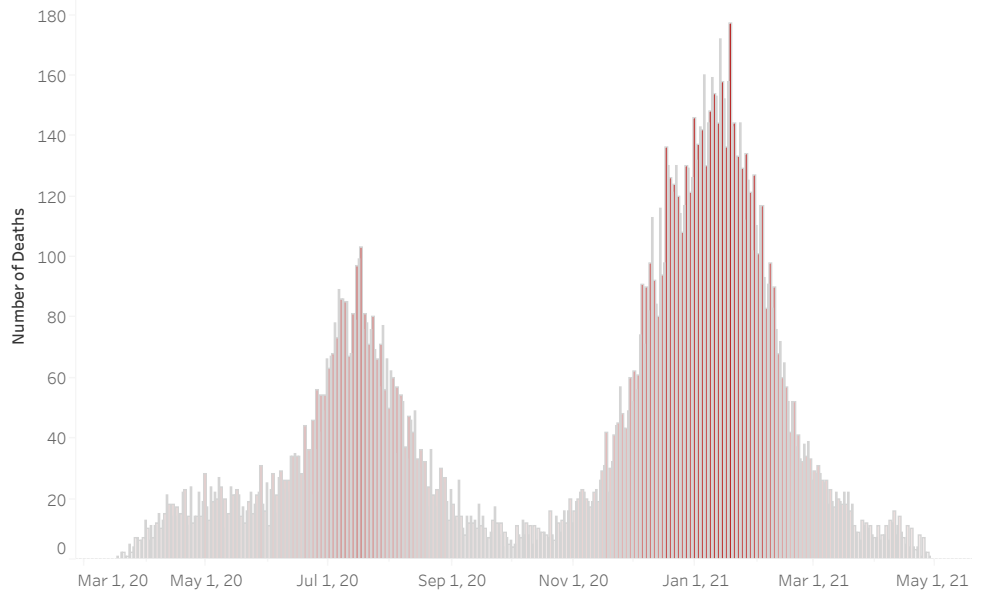

COVID-19 Deaths by Date of Death