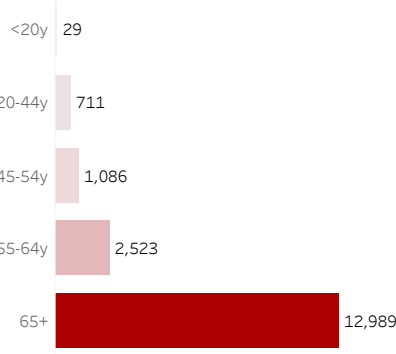

COVID-19 Deaths (total)

17,338

New COVID-19 Deaths Reported Today

14

Hover over the icon to get more information on the data in this dashboard.

COVID-19 Deaths by County

Data will not be shown for counties with fewer than three deaths.

© Mapbox © OSM

COVID-19 Deaths by Date of Death

Recent deaths may not be reported yet. Cases missing the date of death are excluded from the graph above, but are included in all other numbers.

COVID-19 Deaths by Gender

COVID-19 Deaths by Age Group

COVID-19 Deaths by Race/Ethnicity

Date Updated: 5/1/2021