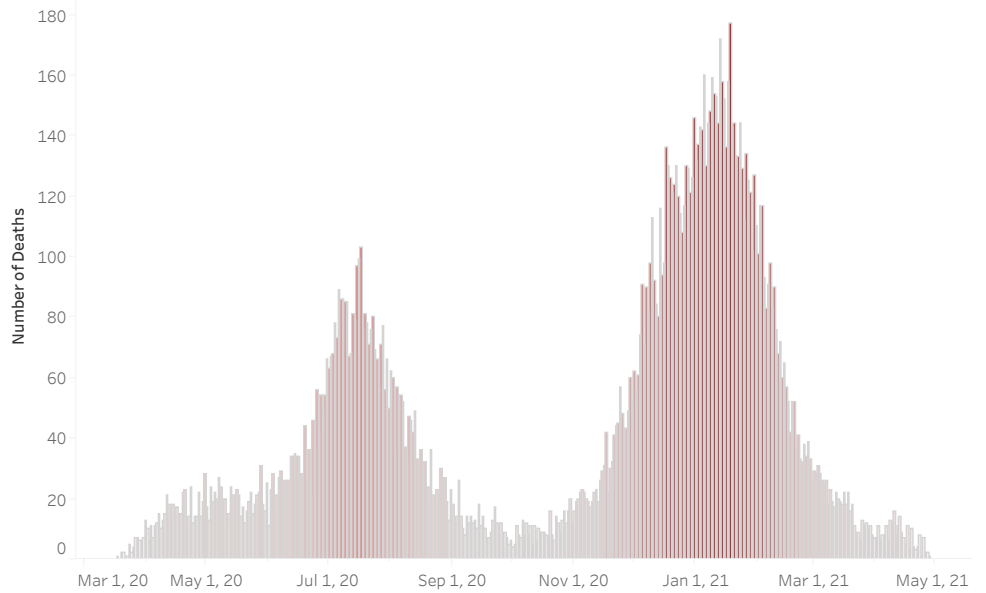

COVID-19 Deaths (total)

17,338

New COVID-19 Deaths Reported Today

14

Hover over the icon to get more information on the data in this dashboard.

COVID-19 Deaths by County

Data will not be shown for counties with fewer than three deaths.

© Mapbox © OSM

COVID-19 Deaths by Date of Death

Recent deaths may not be reported yet. Cases missing the date of death are excluded from the graph above, but are included in all other numbers.

COVID-19 Deaths by Gender