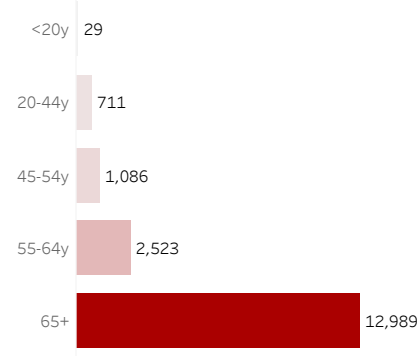

COVID-19 Deaths (total)

17,338

New COVID-19 Deaths Reported Today

14

Hover over the icon to get more information on the data in this dashboard.

COVID-19 Deaths by County

Data will not be shown for counties with fewer than three deaths.

© Mapbox © OSM

COVID-19 Deaths by Date of Death

Recent deaths may not be reported yet. Cases missing the date of death are excluded from the graph above, but are included in all other numbers.

COVID-19 Deaths by Gender

COVID-19 Deaths by Age Group

COVID-19 Deaths by Race/Ethnicity

Date Updated: 5/1/2021