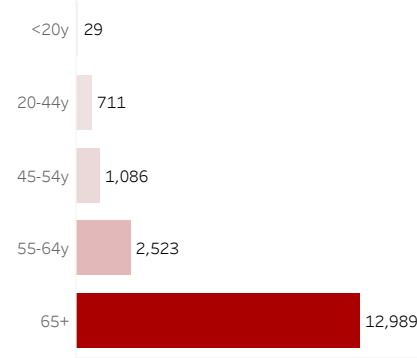

COVID-19 Deaths (total)

17,338

New COVID-19 Deaths Reported Today

14

Hover over the icon to get more information on the data in this dashboard.

COVID-19 Deaths by County

Data will not be shown for counties with fewer than three deaths.

© Mapbox © OSM

COVID-19 Deaths by Date of Death

Recent deaths may not be reported yet. Cases missing the date of death are excluded from the graph above, but are included in all other numbers.

COVID-19 Deaths by Gender

COVID-19 Deaths by Age Group

COVID-19 Deaths by Race/Ethnicity

Date Updated: 5/1/2021