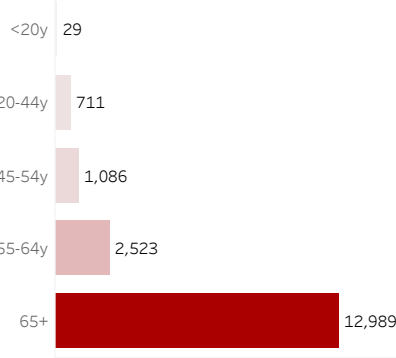

COVID-19 Deaths (total)

17,338

New COVID-19 Deaths Reported Today

14

Hover over the icon to get more information on the data in this dashboard.

COVID-19 Deaths by County

Data will not be shown for counties with fewer than three deaths.

© Mapbox © OSM

COVID-19 Deaths by Date of Death

Recent deaths may not be reported yet. Cases missing the date of death are excluded from the graph above, but are included in all other numbers.

COVID-19 Deaths by Gender

COVID-19 Deaths by Age Group

COVID-19 Deaths by Race/Ethnicity

Date Updated: 5/1/2021