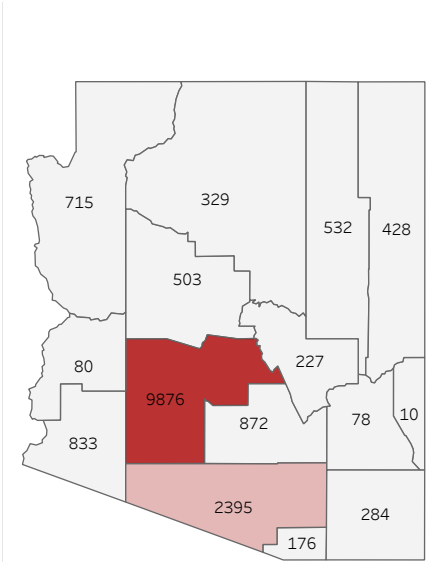

COVID-19 Deaths (total)

17,338

New COVID-19 Deaths Reported Today

14

Hover over the icon to get more information on the data in this dashboard.

COVID-19 Deaths by County

Data will not be shown for counties with fewer than three deaths.

© Mapbox © OSM

COVID-19 Deaths by Date of Death

Recent deaths may not be reported yet. Cases missing the date of death are excluded from the graph above, but are included in all other numbers.

COVID-19 Deaths by Gender

COVID-19 Deaths by Age Group

COVID-19 Deaths by Race/Ethnicity

Date Updated: 5/1/2021