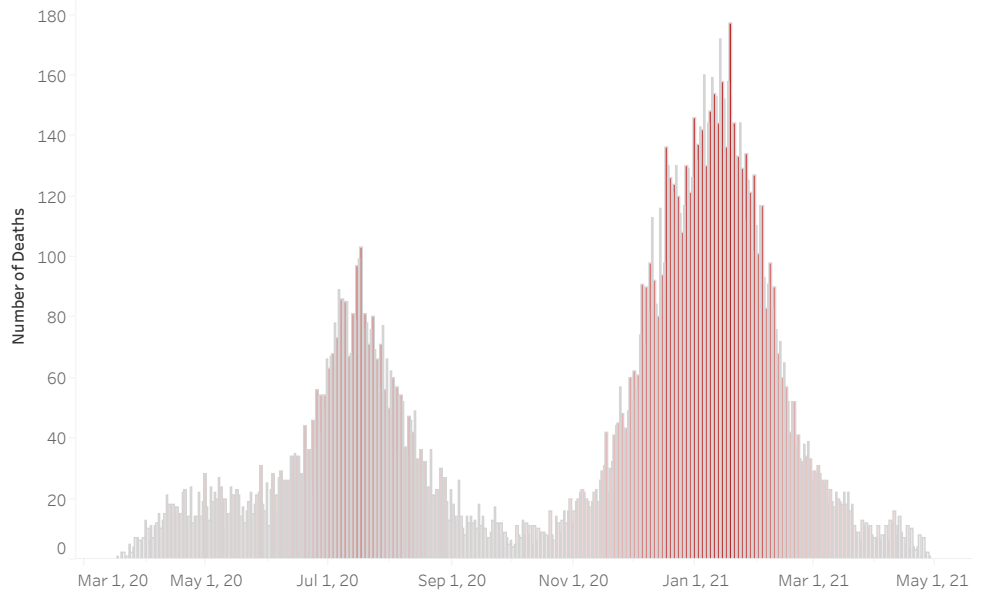

COVID-19 Deaths (total)

17,338

New COVID-19 Deaths Reported Today

14

Hover over the icon to get more information on the data in this dashboard.

COVID-19 Deaths by County

Data will not be shown for counties with fewer than three deaths.

© Mapbox © OSM

COVID-19 Deaths by Date of Death

Recent deaths may not be reported yet. Cases missing the date of death are excluded from the graph above, but are included in all other numbers.

COVID-19 Deaths by Gender