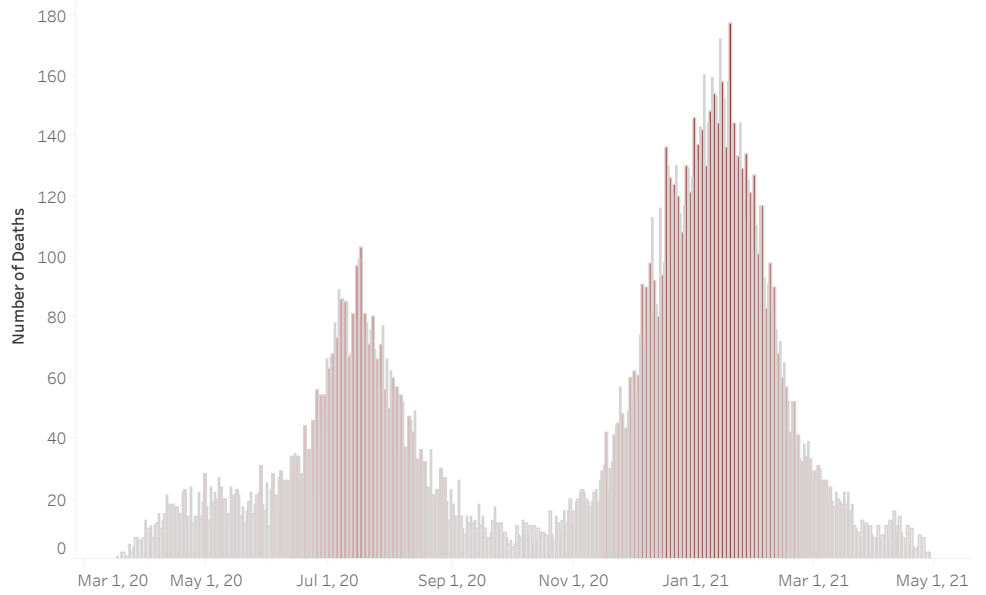

COVID-19 Deaths by Date of Death

Recent deaths may not be reported yet. Cases missing the date of death are excluded from the graph above, but are included in all other numbers.