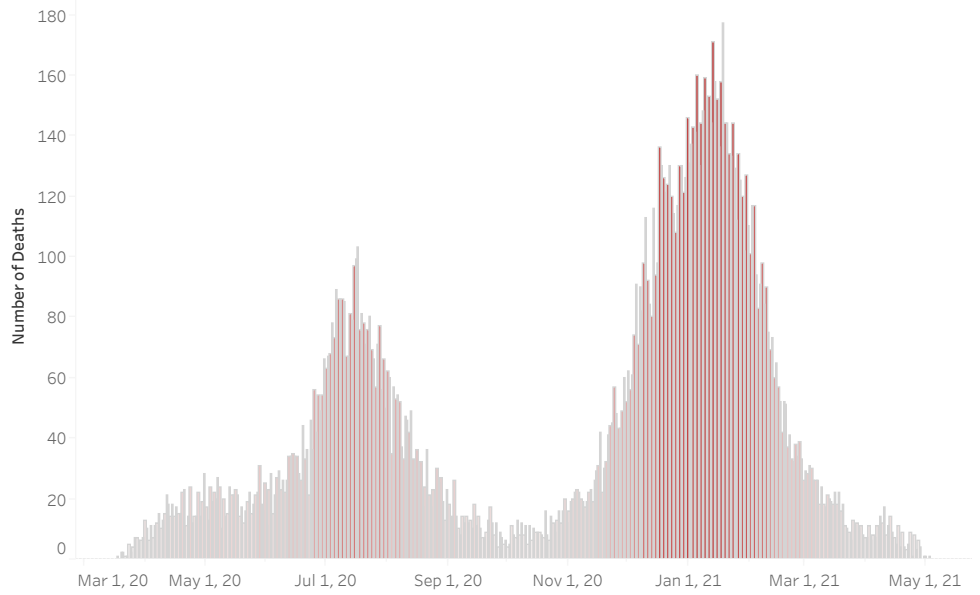

COVID-19 Deaths by Date of Death

Recent deaths may not be reported yet. Cases missing the date of death are excluded from the graph above, but are included in all other numbers.