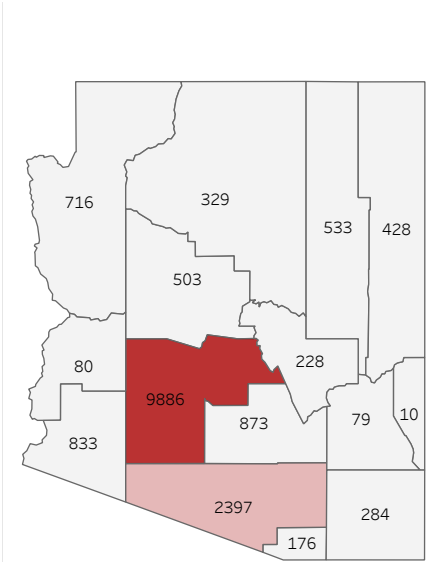

COVID-19 Deaths (total)

17,355

New COVID-19 Deaths Reported Today

11

Hover over the icon to get more information on the data in this dashboard.

COVID-19 Deaths by County

Data will not be shown for counties with fewer than three deaths.

© Mapbox © OSM

COVID-19 Deaths by Date of Death

Recent deaths may not be reported yet. Cases missing the date of death are excluded from the graph above, but are included in all other numbers.

COVID-19 Deaths by Gender

COVID-19 Deaths by Age Group

COVID-19 Deaths by Race/Ethnicity

Date Updated: 5/4/2021