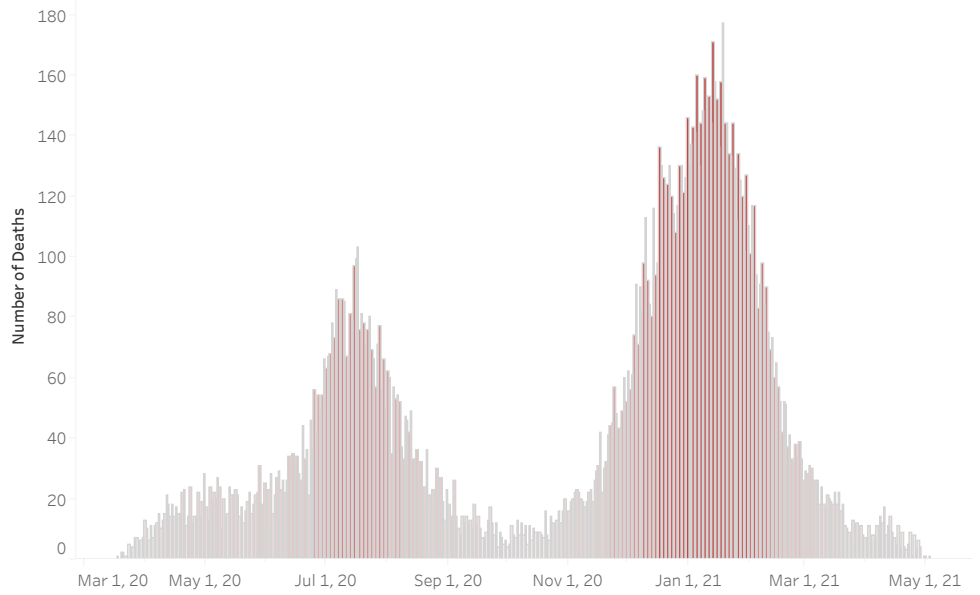

COVID-19 Deaths (total)

17,355

New COVID-19 Deaths Reported Today

11

Hover over the icon to get more information on the data in this dashboard.

COVID-19 Deaths by County

Data will not be shown for counties with fewer than three deaths.

© Mapbox © OSM

COVID-19 Deaths by Date of Death

Recent deaths may not be reported yet. Cases missing the date of death are excluded from the graph above, but are included in all other numbers.

COVID-19 Deaths by Gender