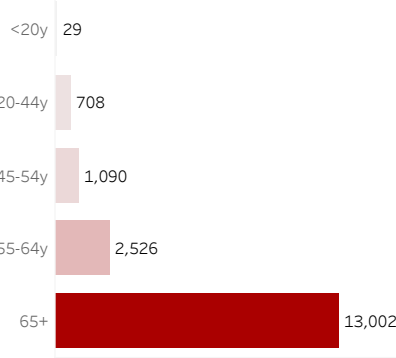

COVID-19 Deaths (total)

17,355

New COVID-19 Deaths Reported Today

11

Hover over the icon to get more information on the data in this dashboard.

COVID-19 Deaths by County

Data will not be shown for counties with fewer than three deaths.

© Mapbox © OSM

COVID-19 Deaths by Date of Death

Recent deaths may not be reported yet. Cases missing the date of death are excluded from the graph above, but are included in all other numbers.

COVID-19 Deaths by Gender

COVID-19 Deaths by Age Group

COVID-19 Deaths by Race/Ethnicity

Date Updated: 5/4/2021