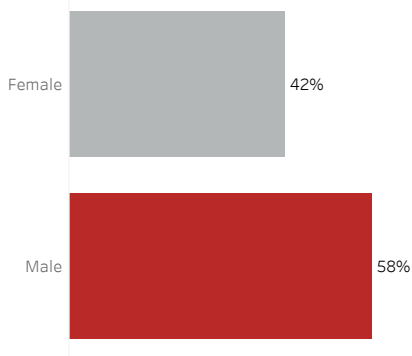

COVID-19 Deaths by Gender