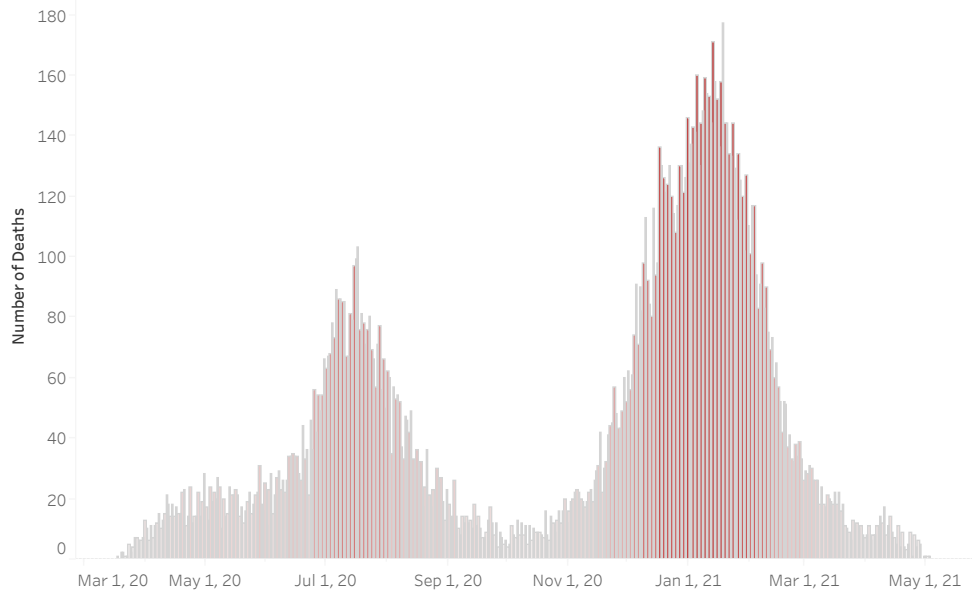

COVID-19 Deaths (total)

17,360

New COVID-19 Deaths Reported Today

5

Hover over the icon to get more information on the data in this dashboard.

COVID-19 Deaths by County

Data will not be shown for counties with fewer than three deaths.

© Mapbox © OSM

COVID-19 Deaths by Date of Death

Recent deaths may not be reported yet. Cases missing the date of death are excluded from the graph above, but are included in all other numbers.

COVID-19 Deaths by Gender