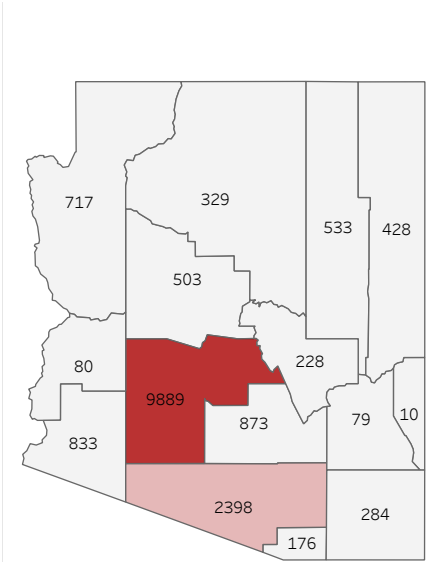

COVID-19 Deaths (total)

17,360

New COVID-19 Deaths Reported Today

5

Hover over the icon to get more information on the data in this dashboard.

COVID-19 Deaths by County

Data will not be shown for counties with fewer than three deaths.

© Mapbox © OSM

COVID-19 Deaths by Date of Death

Recent deaths may not be reported yet. Cases missing the date of death are excluded from the graph above, but are included in all other numbers.

COVID-19 Deaths by Gender

COVID-19 Deaths by Age Group

COVID-19 Deaths by Race/Ethnicity

Date Updated: 5/5/2021