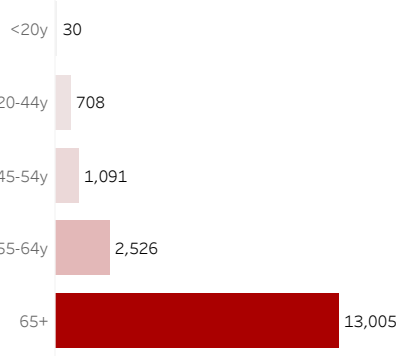

COVID-19 Deaths (total)

17,360

New COVID-19 Deaths Reported Today

5

Hover over the icon to get more information on the data in this dashboard.

COVID-19 Deaths by County

Data will not be shown for counties with fewer than three deaths.

© Mapbox © OSM

COVID-19 Deaths by Date of Death

Recent deaths may not be reported yet. Cases missing the date of death are excluded from the graph above, but are included in all other numbers.

COVID-19 Deaths by Gender

COVID-19 Deaths by Age Group

COVID-19 Deaths by Race/Ethnicity

Date Updated: 5/5/2021