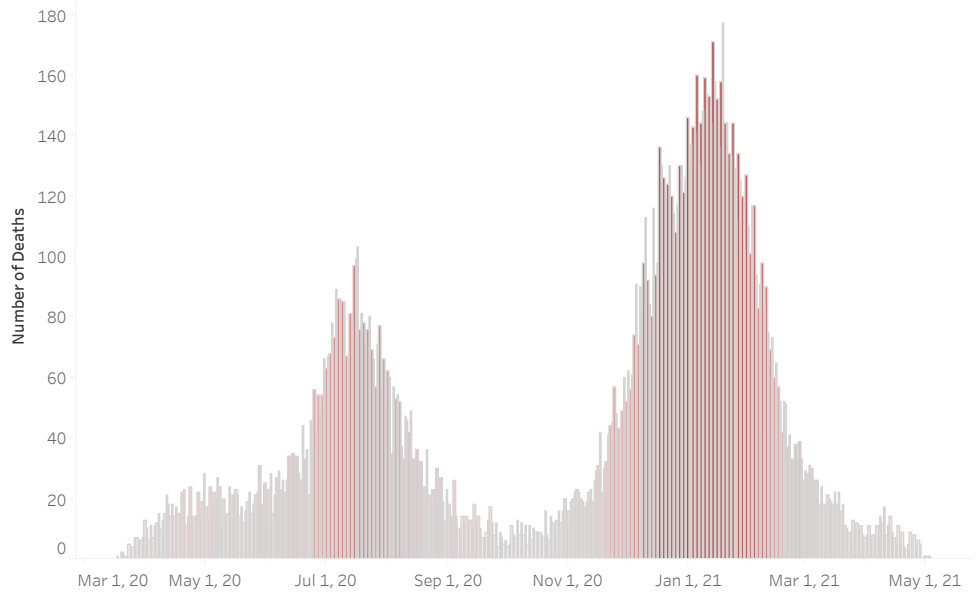

COVID-19 Deaths by Date of Death

Recent deaths may not be reported yet. Cases missing the date of death are excluded from the graph above, but are included in all other numbers.