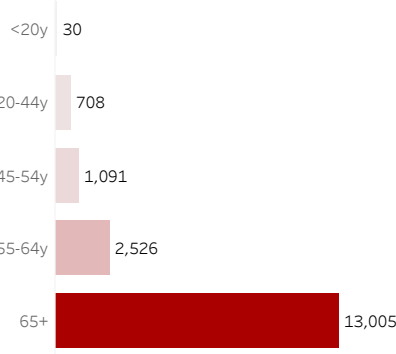

COVID-19 Deaths (total)

17,360

New COVID-19 Deaths Reported Today

5

Hover over the icon to get more information on the data in this dashboard.

COVID-19 Deaths by County

Data will not be shown for counties with fewer than three deaths.

© Mapbox © OSM

COVID-19 Deaths by Date of Death

Recent deaths may not be reported yet. Cases missing the date of death are excluded from the graph above, but are included in all other numbers.

COVID-19 Deaths by Gender

COVID-19 Deaths by Age Group

COVID-19 Deaths by Race/Ethnicity

Date Updated: 5/5/2021