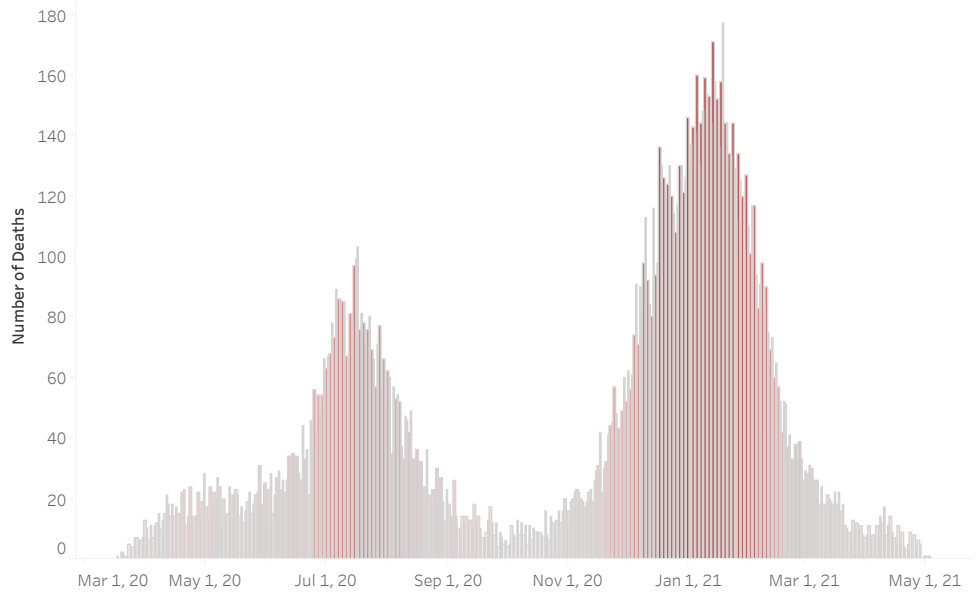

COVID-19 Deaths (total)

17,360

New COVID-19 Deaths Reported Today

5

Hover over the icon to get more information on the data in this dashboard.

COVID-19 Deaths by County

Data will not be shown for counties with fewer than three deaths.

© Mapbox © OSM

COVID-19 Deaths by Date of Death

Recent deaths may not be reported yet. Cases missing the date of death are excluded from the graph above, but are included in all other numbers.

COVID-19 Deaths by Gender