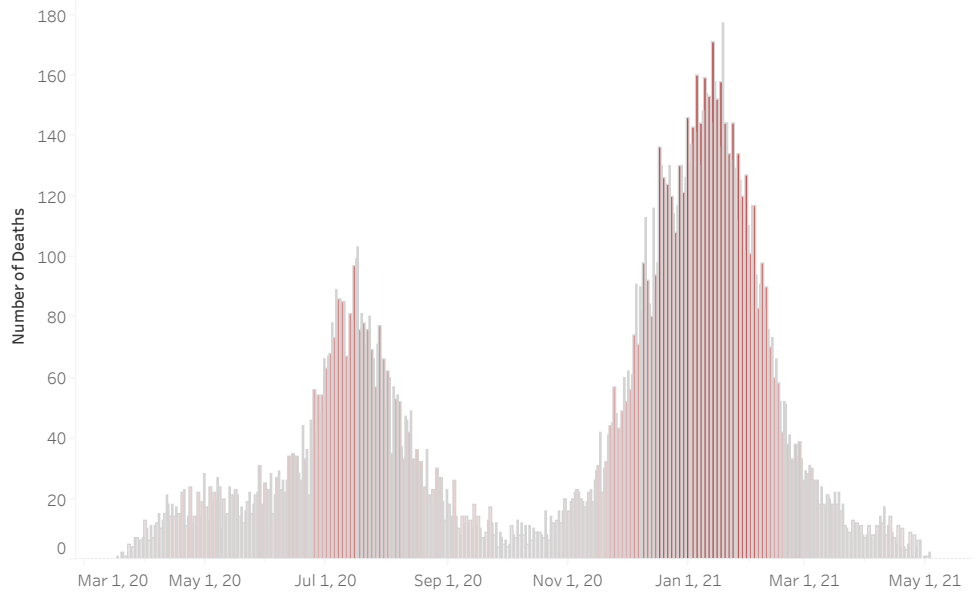

COVID-19 Deaths by Date of Death

Recent deaths may not be reported yet. Cases missing the date of death are excluded from the graph above, but are included in all other numbers.