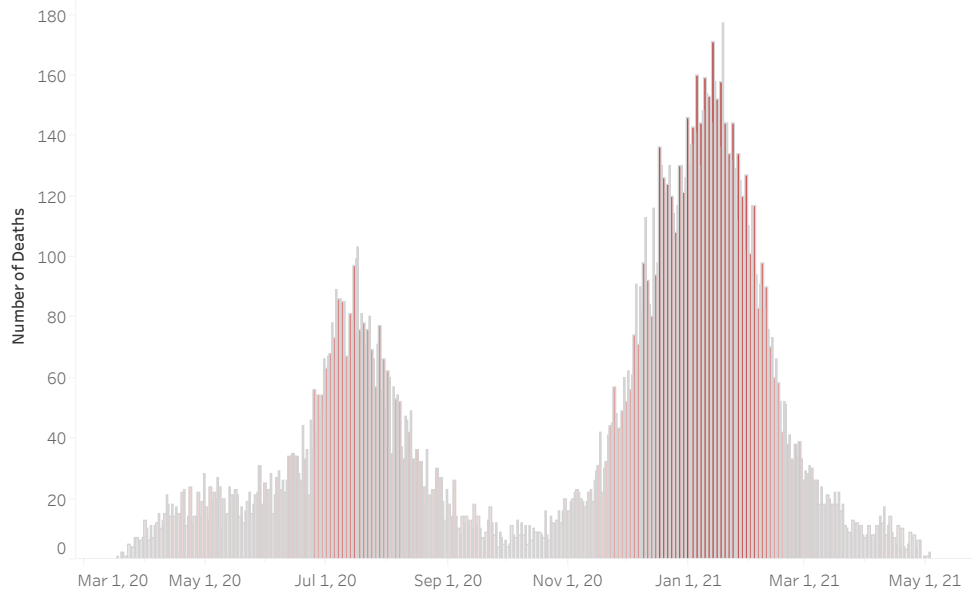

COVID-19 Deaths (total)

17,367

New COVID-19 Deaths Reported Today

7

Hover over the icon to get more information on the data in this dashboard.

COVID-19 Deaths by County

Data will not be shown for counties with fewer than three deaths.

© Mapbox © OSM

COVID-19 Deaths by Date of Death

Recent deaths may not be reported yet. Cases missing the date of death are excluded from the graph above, but are included in all other numbers.

COVID-19 Deaths by Gender