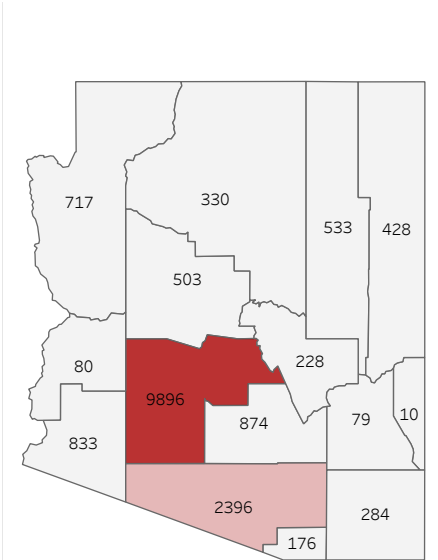

COVID-19 Deaths (total)

17,367

New COVID-19 Deaths Reported Today

7

Hover over the icon to get more information on the data in this dashboard.

COVID-19 Deaths by County

Data will not be shown for counties with fewer than three deaths.

© Mapbox © OSM

COVID-19 Deaths by Date of Death

Recent deaths may not be reported yet. Cases missing the date of death are excluded from the graph above, but are included in all other numbers.

COVID-19 Deaths by Gender

COVID-19 Deaths by Age Group

COVID-19 Deaths by Race/Ethnicity

Date Updated: 5/6/2021