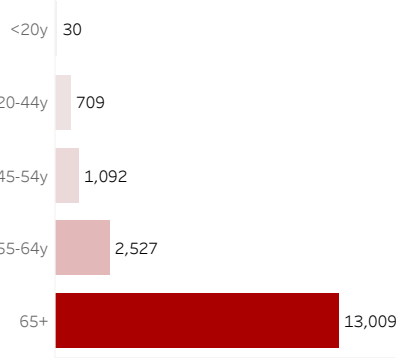

COVID-19 Deaths (total)

17,367

New COVID-19 Deaths Reported Today

7

Hover over the icon to get more information on the data in this dashboard.

COVID-19 Deaths by County

Data will not be shown for counties with fewer than three deaths.

© Mapbox © OSM

COVID-19 Deaths by Date of Death

Recent deaths may not be reported yet. Cases missing the date of death are excluded from the graph above, but are included in all other numbers.

COVID-19 Deaths by Gender

COVID-19 Deaths by Age Group

COVID-19 Deaths by Race/Ethnicity

Date Updated: 5/6/2021