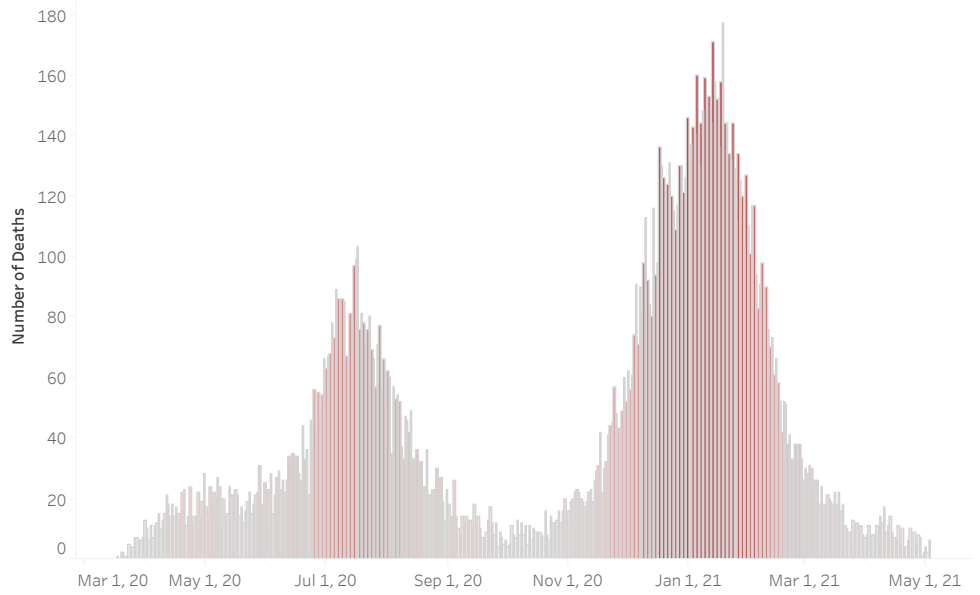

COVID-19 Deaths (total)

17,391

New COVID-19 Deaths Reported Today

24

Hover over the icon to get more information on the data in this dashboard.

COVID-19 Deaths by County

Data will not be shown for counties with fewer than three deaths.

© Mapbox © OSM

COVID-19 Deaths by Date of Death

Recent deaths may not be reported yet. Cases missing the date of death are excluded from the graph above, but are included in all other numbers.

COVID-19 Deaths by Gender