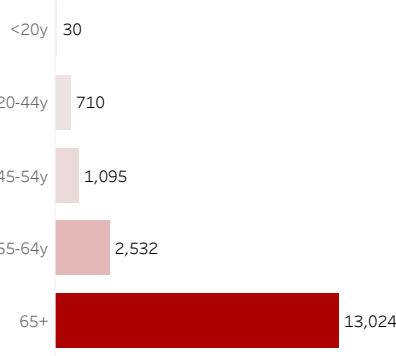

COVID-19 Deaths (total)

17,391

New COVID-19 Deaths Reported Today

24

Hover over the icon to get more information on the data in this dashboard.

COVID-19 Deaths by County

Data will not be shown for counties with fewer than three deaths.

© Mapbox © OSM

COVID-19 Deaths by Date of Death

Recent deaths may not be reported yet. Cases missing the date of death are excluded from the graph above, but are included in all other numbers.

COVID-19 Deaths by Gender

COVID-19 Deaths by Age Group

COVID-19 Deaths by Race/Ethnicity

Date Updated: 5/7/2021