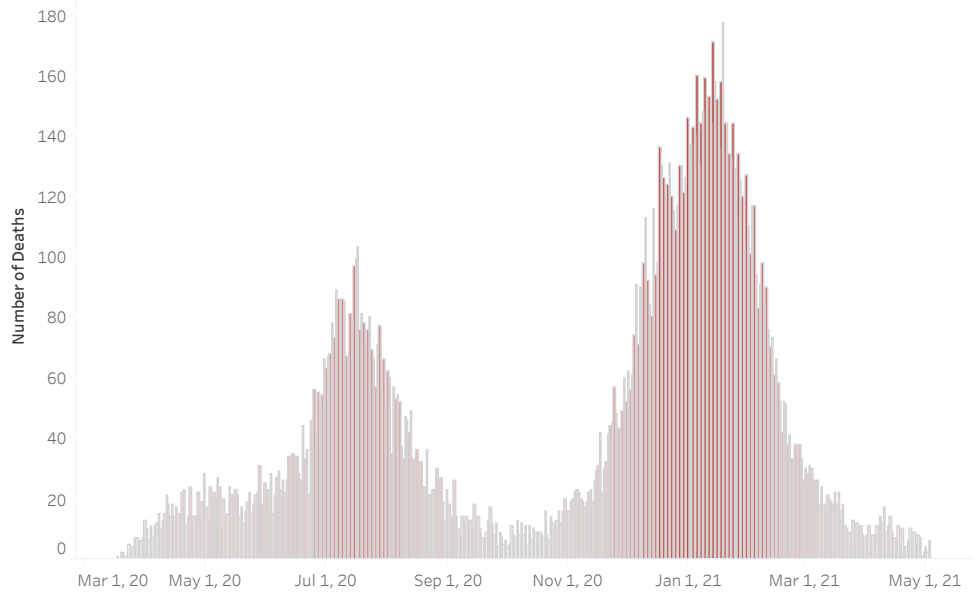

COVID-19 Deaths by Date of Death

Recent deaths may not be reported yet. Cases missing the date of death are excluded from the graph above, but are included in all other numbers.