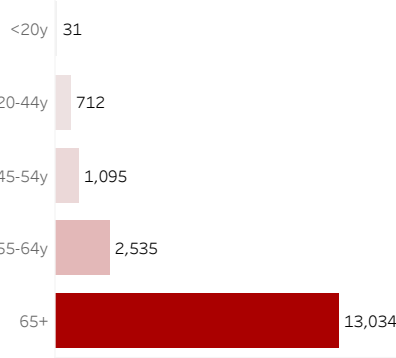

COVID-19 Deaths (total)

17,407

New COVID-19 Deaths Reported Today

16

Hover over the icon to get more information on the data in this dashboard.

COVID-19 Deaths by County

Data will not be shown for counties with fewer than three deaths.

© Mapbox © OSM

COVID-19 Deaths by Date of Death

Recent deaths may not be reported yet. Cases missing the date of death are excluded from the graph above, but are included in all other numbers.

COVID-19 Deaths by Gender

COVID-19 Deaths by Age Group

COVID-19 Deaths by Race/Ethnicity

Date Updated: 5/8/2021