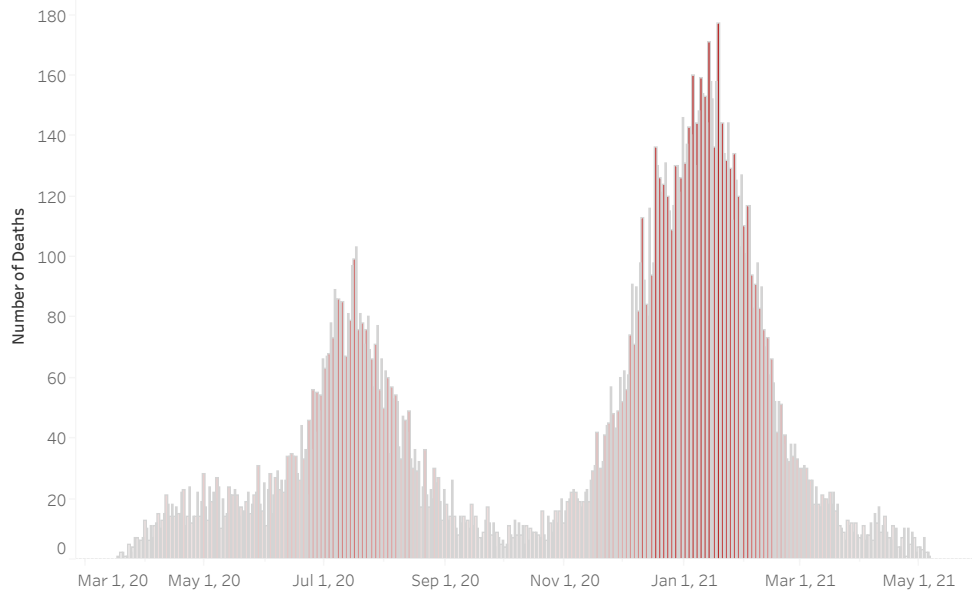

COVID-19 Deaths (total)

17,407

New COVID-19 Deaths Reported Today

16

Hover over the icon to get more information on the data in this dashboard.

COVID-19 Deaths by County

Data will not be shown for counties with fewer than three deaths.

© Mapbox © OSM

COVID-19 Deaths by Date of Death

Recent deaths may not be reported yet. Cases missing the date of death are excluded from the graph above, but are included in all other numbers.

COVID-19 Deaths by Gender